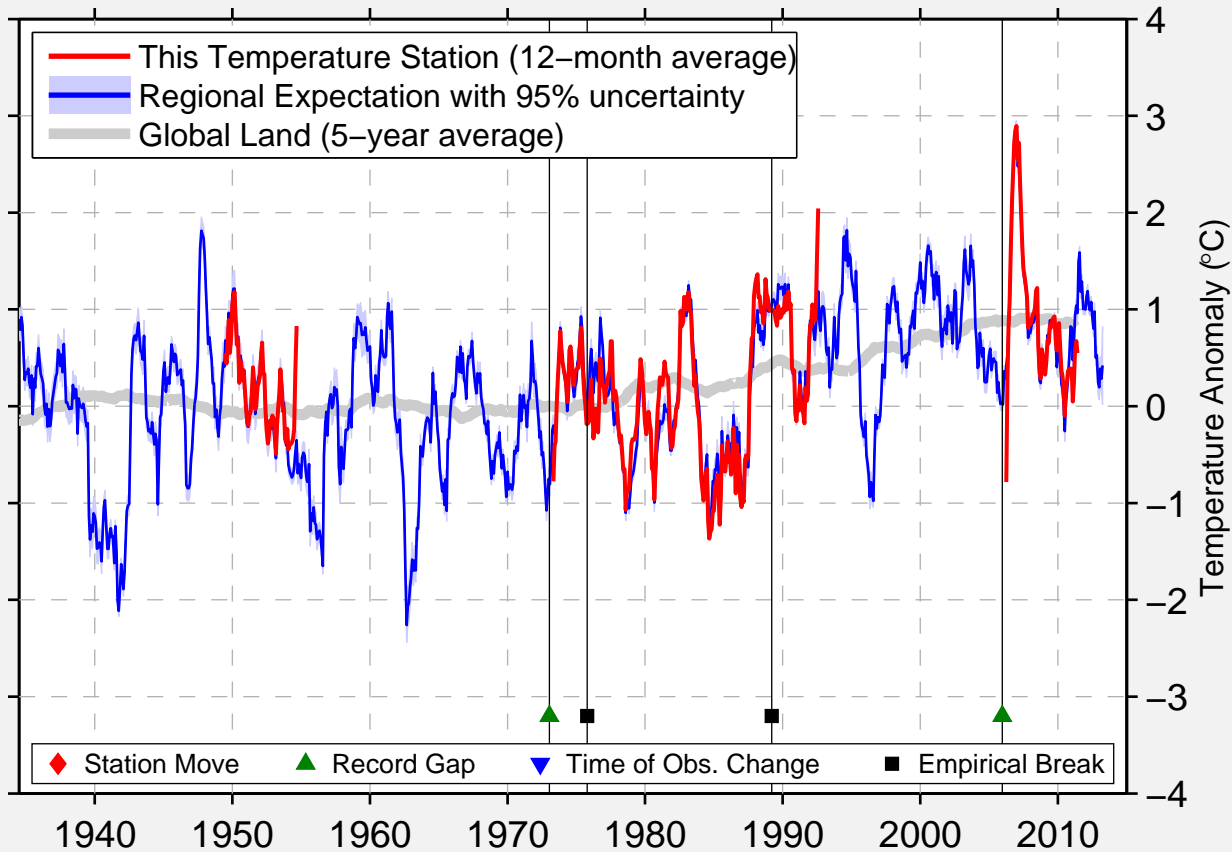

# WEISSENBURG

49.018 N, 10.965 E (Germany)

Data Quality Controlled and Aligned at Breakpoints

Berkeley Earth