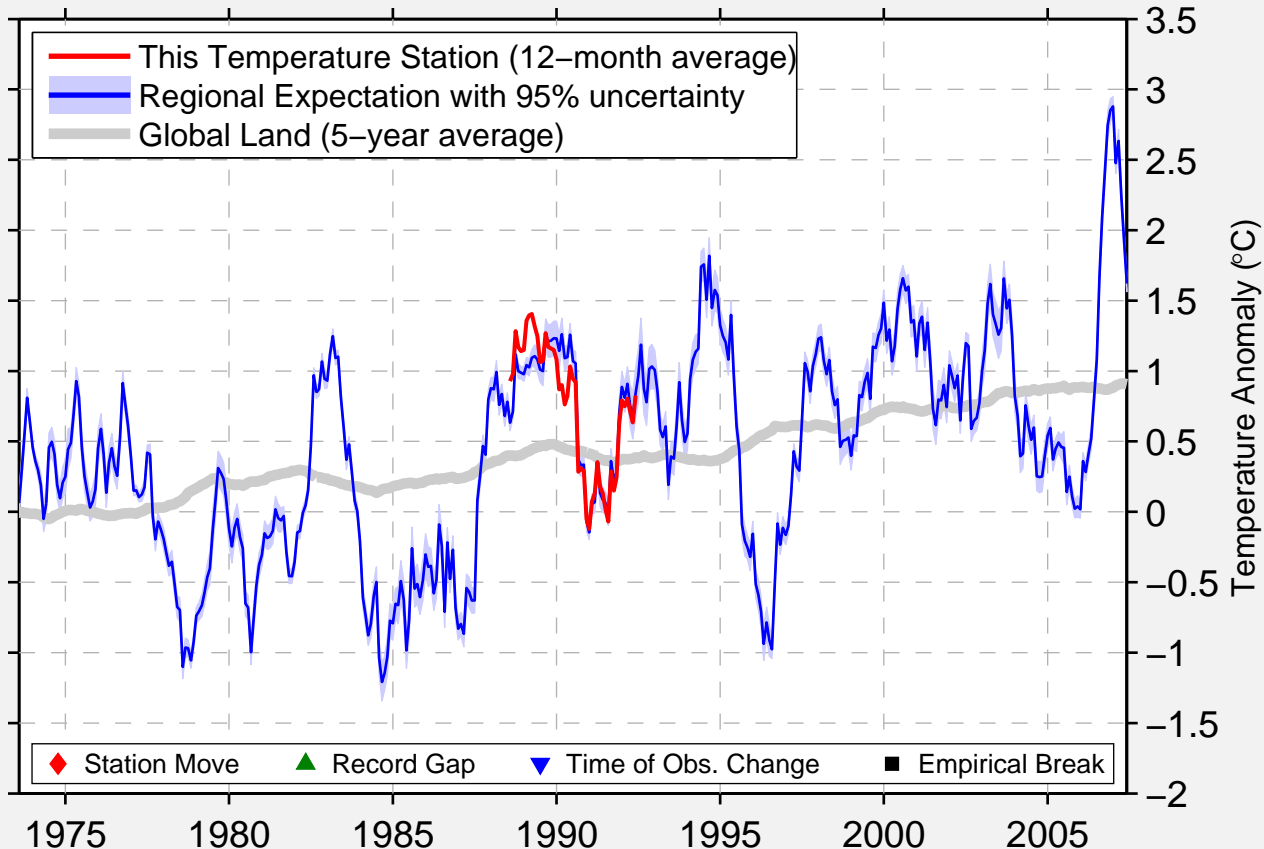

MUEHLACKER (AUT)

48.970 N, 8.871 E (Germany)

Data Quality Controlled and Aligned at Breakpoints

Berkeley Earth