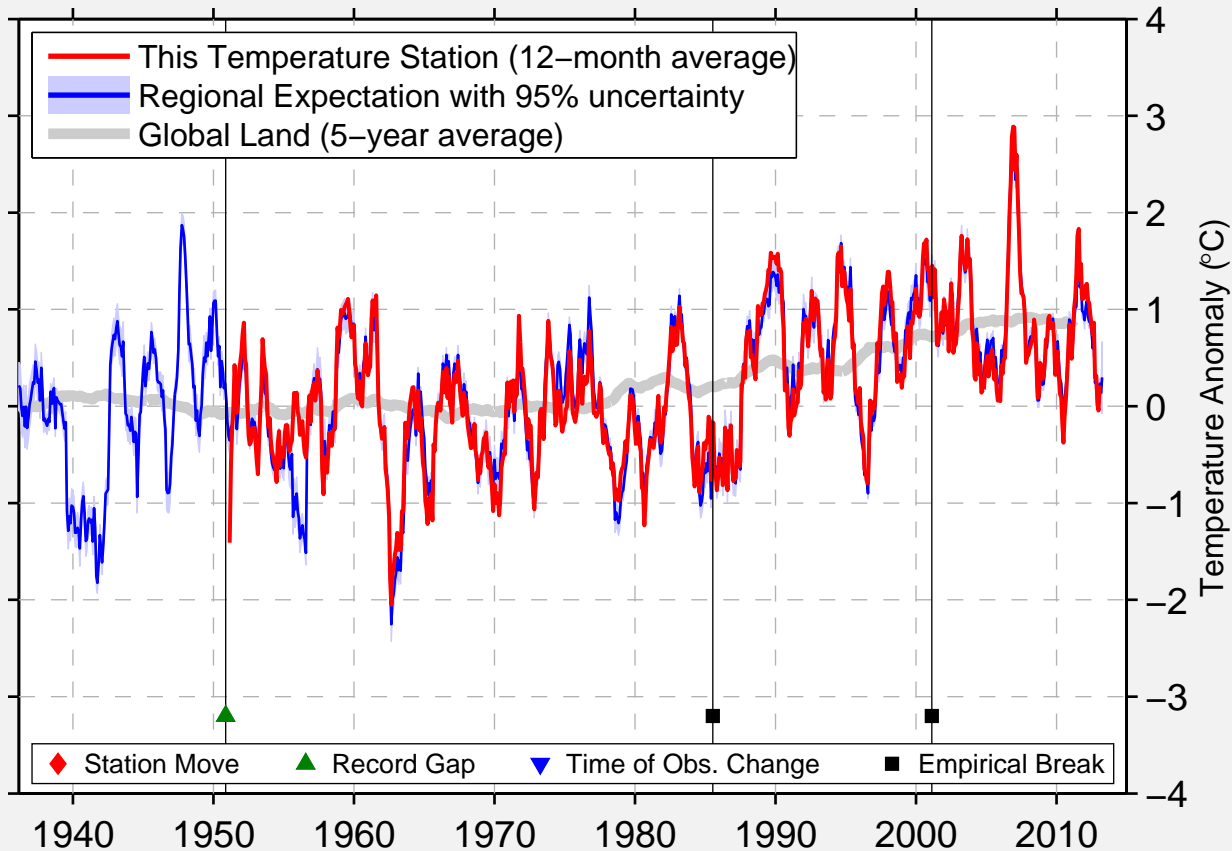

# FREUDENSTADT

48.452 N, 8.414 E (Germany)

Data Quality Controlled and Aligned at Breakpoints

Berkeley Earth