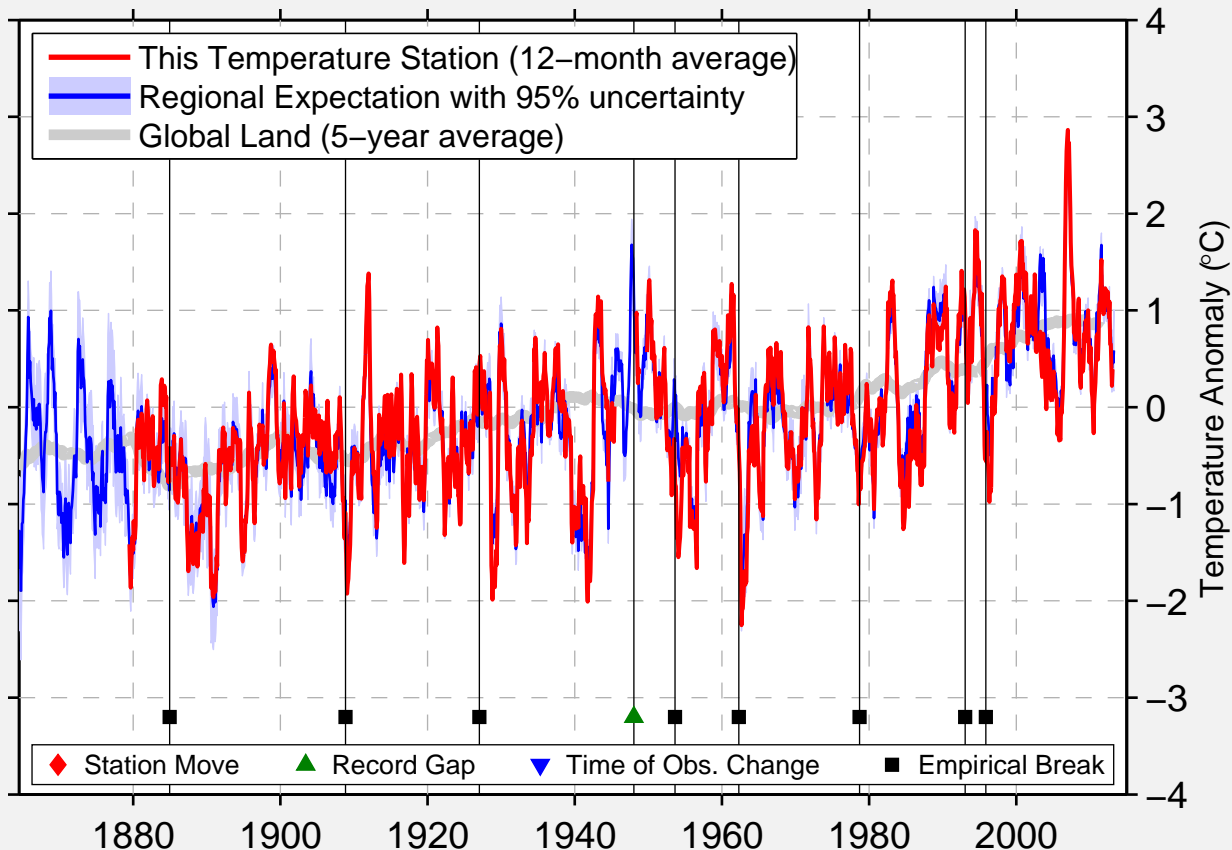

MUENCHEN-STADT

48.164 N, 11.544 E (Germany)

Data Quality Controlled and Aligned at Breakpoints

Berkeley Earth