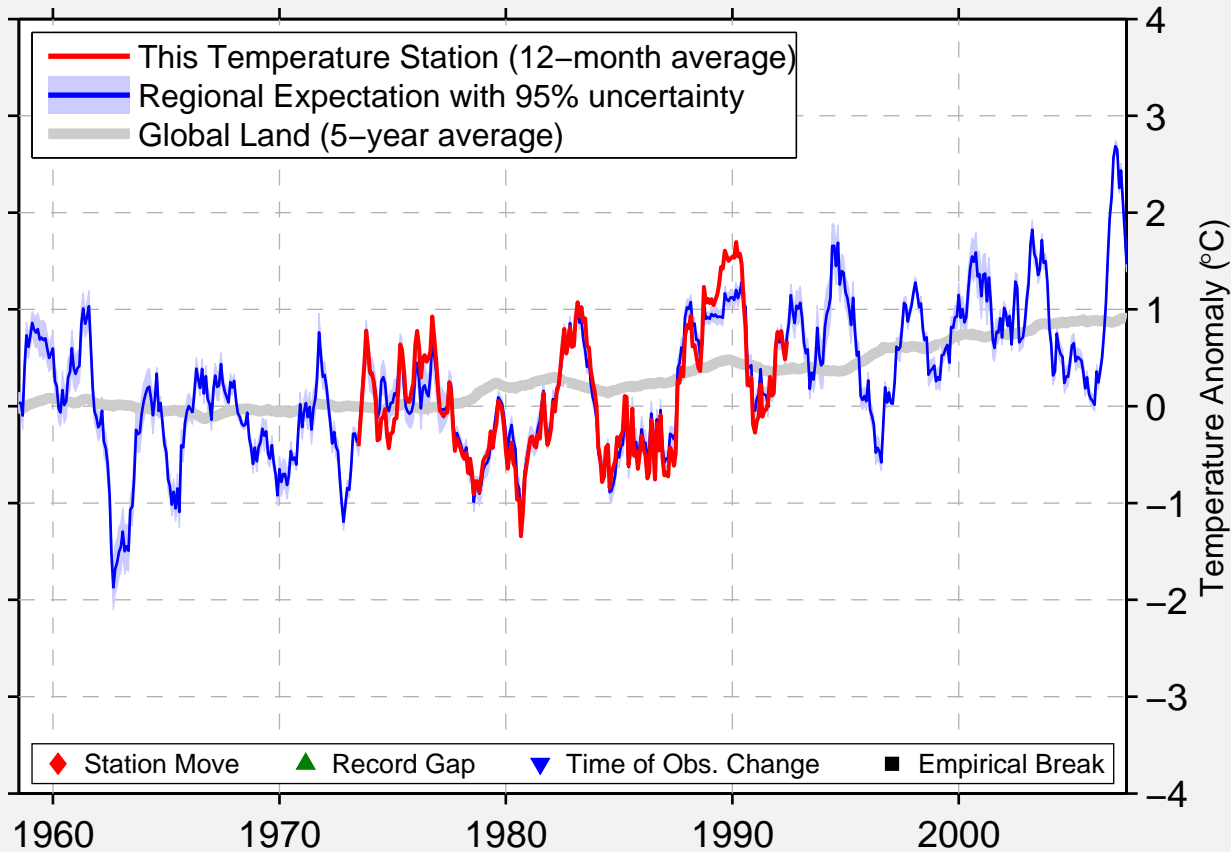

KLIPPENECK (CLIFF)

48.101 N, 8.750 E (Germany)

Data Quality Controlled and Aligned at Breakpoints

Berkeley Earth