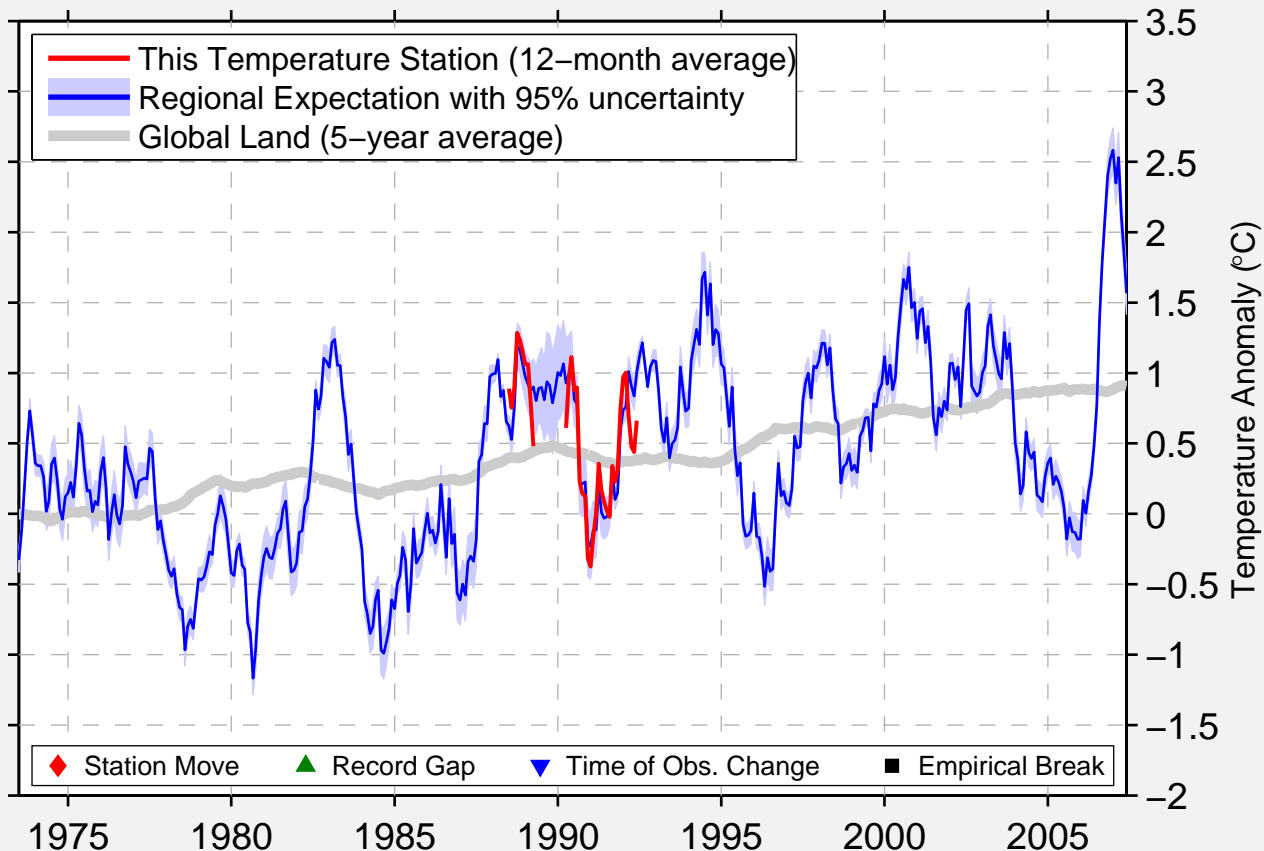

CHIEMING (AUT)

47.884 N, 12.537 E (Germany)

Data Quality Controlled and Aligned at Breakpoints

Berkeley Earth