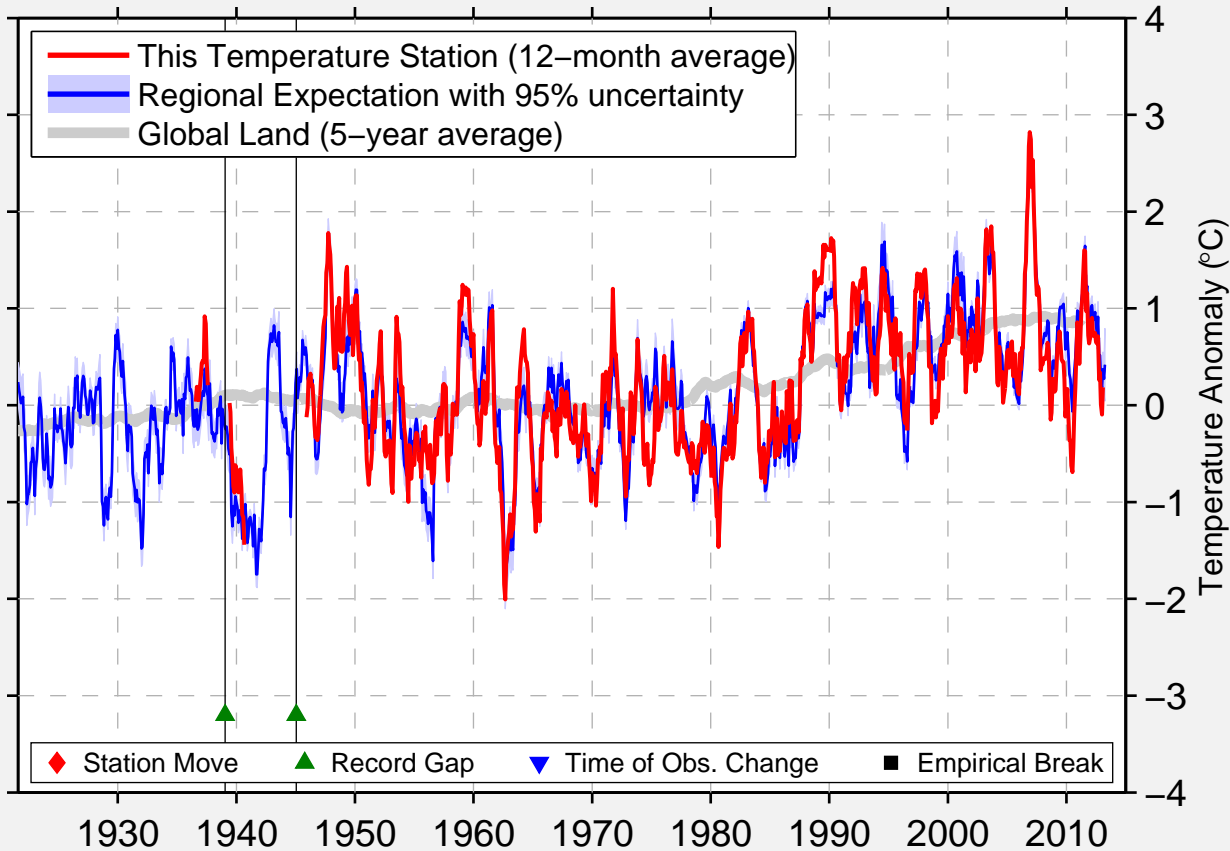

FELDBERG/SCHWARZWALD

47.880 N, 8.002 E (Germany)

Data Quality Controlled and Aligned at Breakpoints

Berkeley Earth