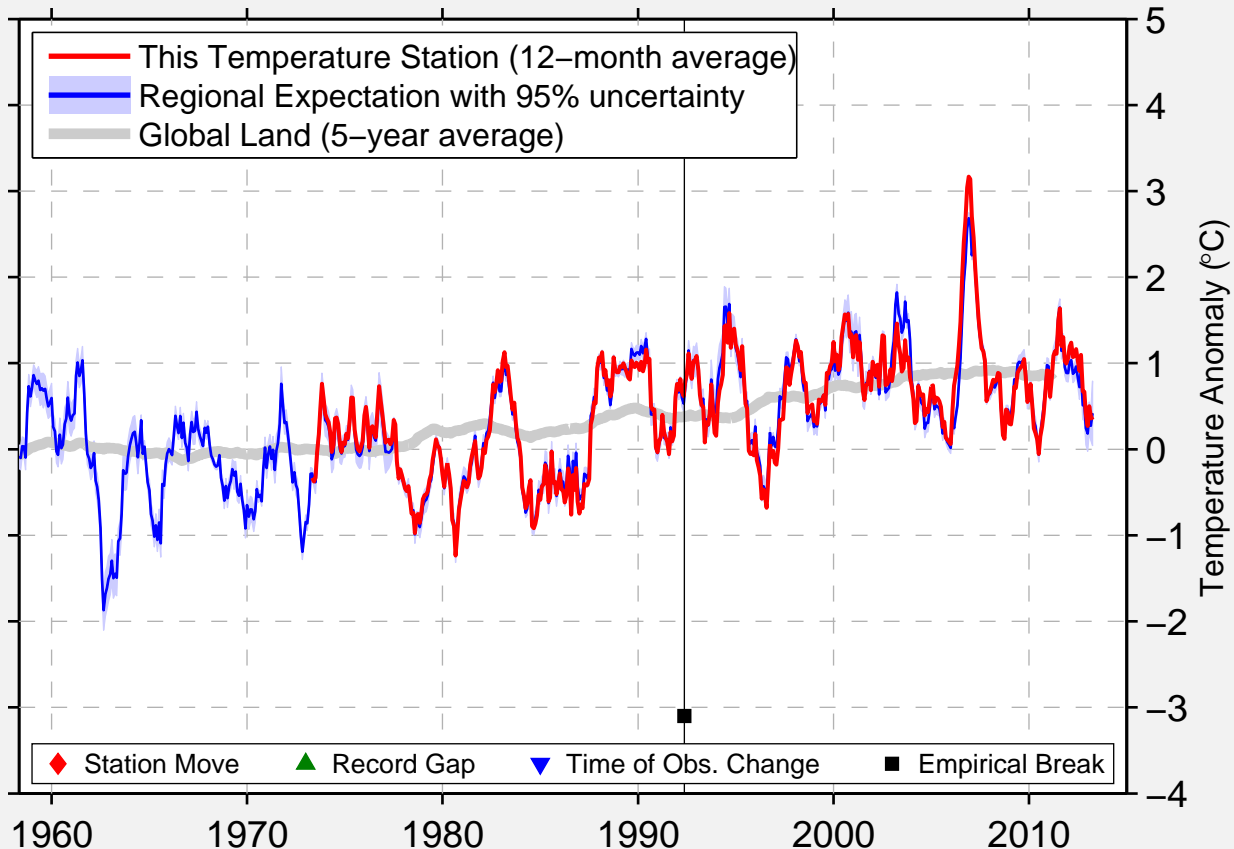

KONSTANZ

47.681 N, 9.187 E (Germany)

Data Quality Controlled and Aligned at Breakpoints

Berkeley Earth