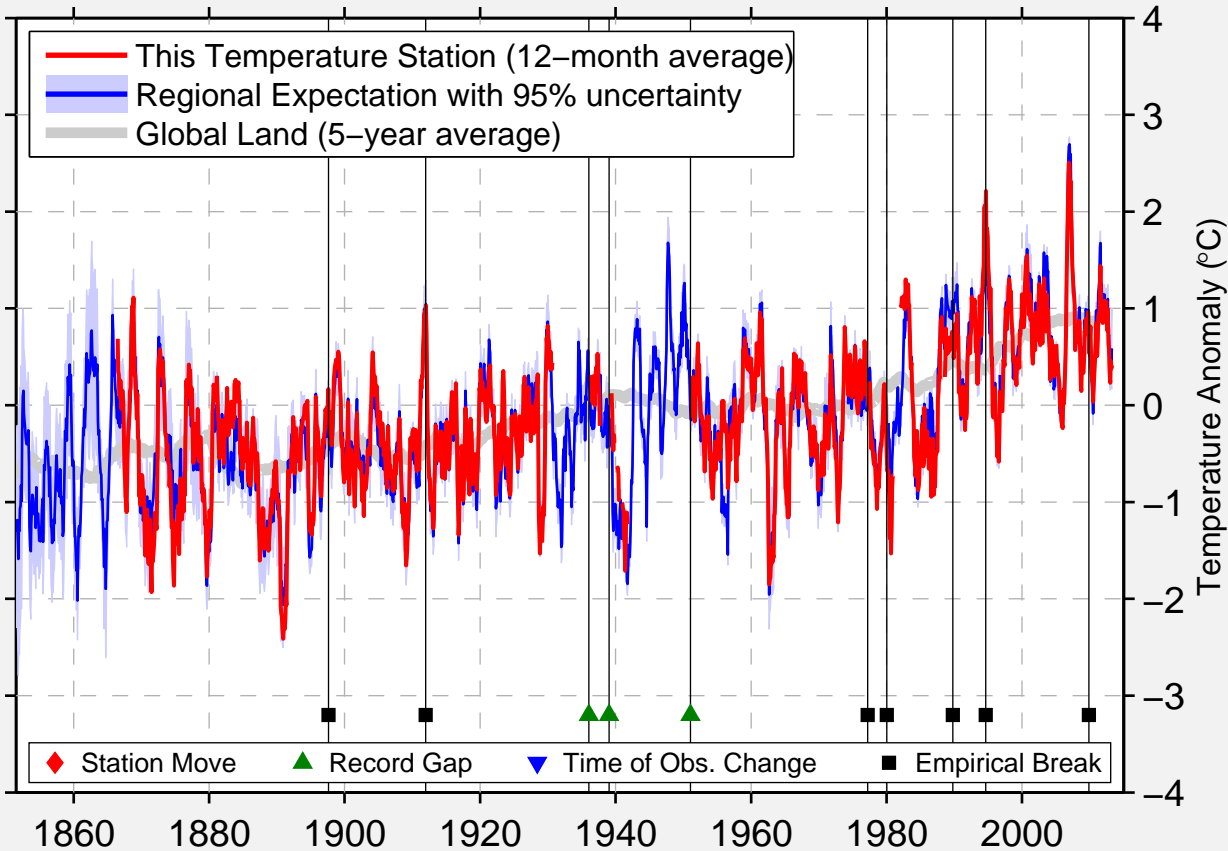

FRIEDRICHSHAFEN GERMANY FED.RE

47.659 N, 9.500 E (Germany)

Data Quality Controlled and Aligned at Breakpoints

Berkeley Earth