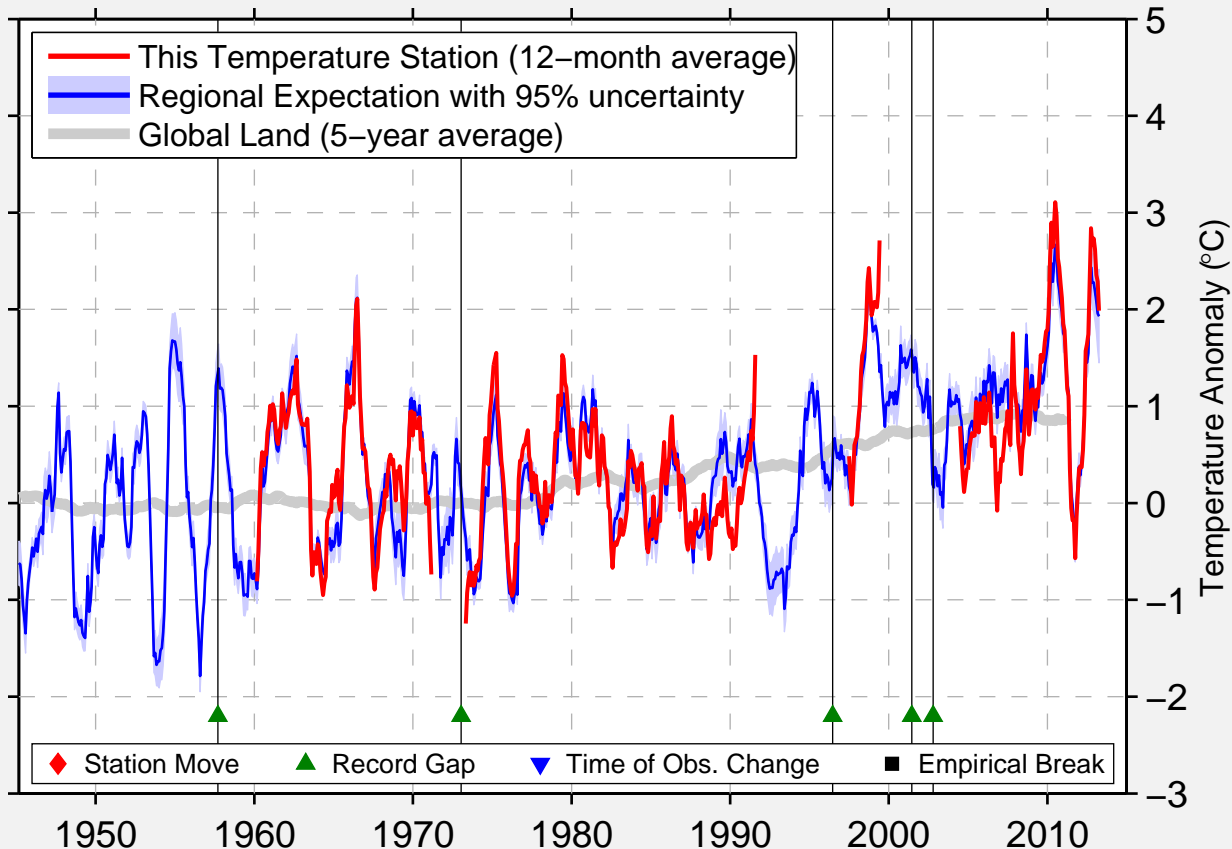

# KUTAYSI FORMER

42.209 N, 42.600 E (Georgia)

Data Quality Controlled and Aligned at Breakpoints

Berkeley Earth