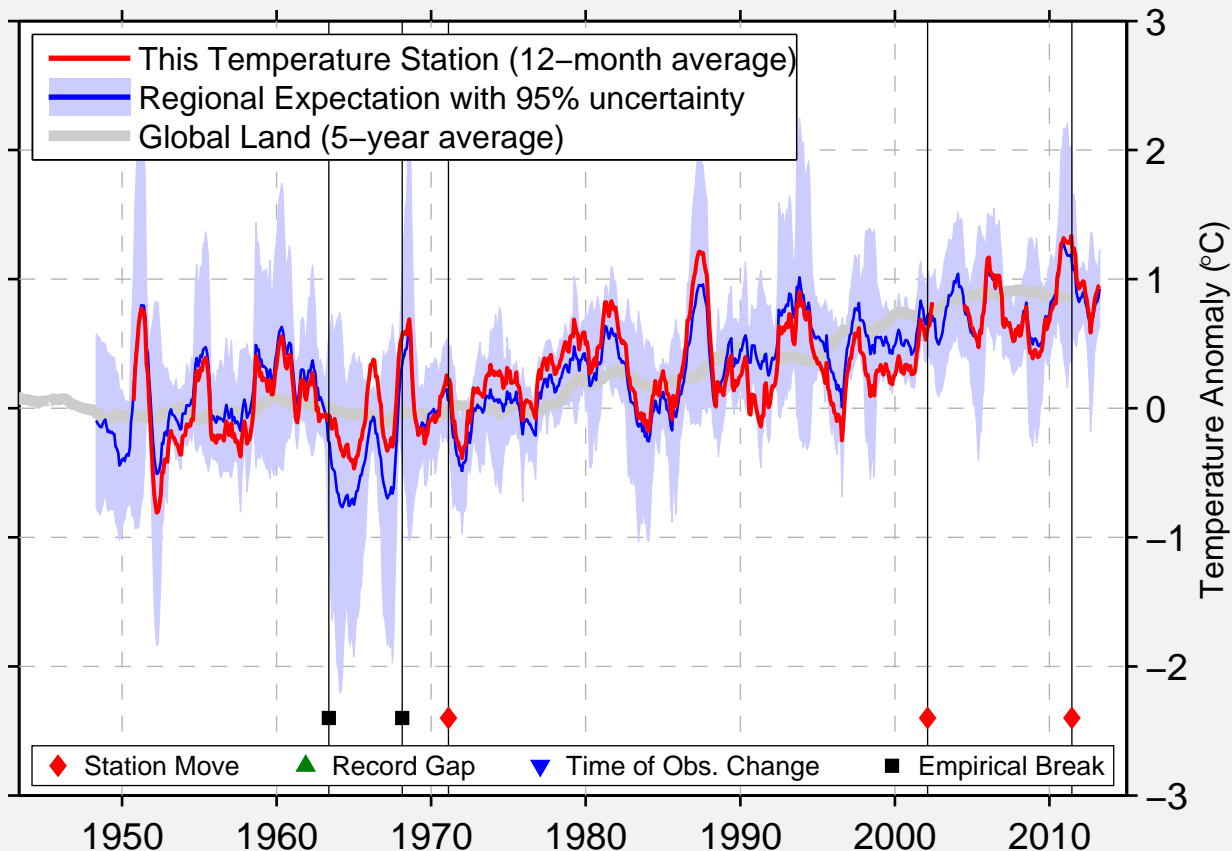

# MARTIN DE VIVIES (ILE AMSTERDAM)

37.805 S, 77.550 E (French Southern and Antarctic Lands [France])

Data Quality Controlled and Aligned at Breakpoints

Berkeley Earth