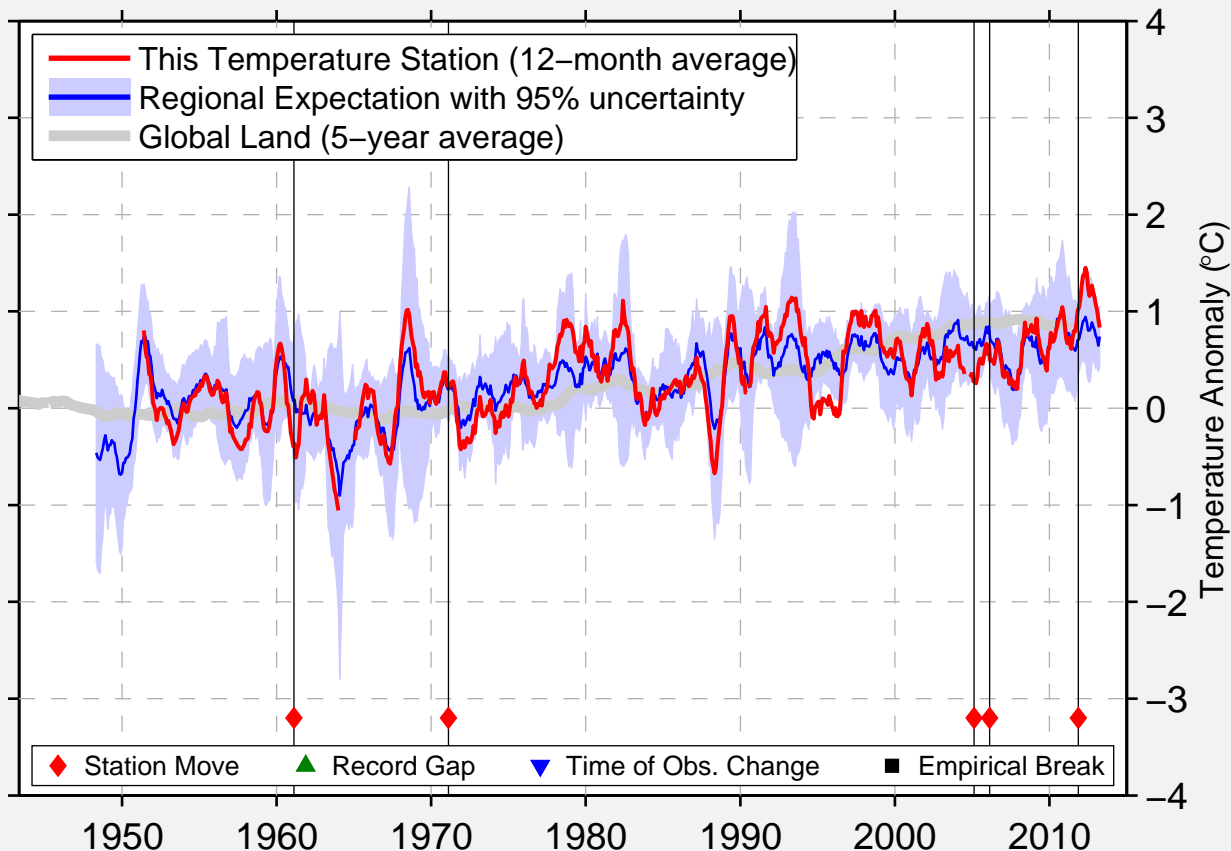

# PORT-AUX-FRANCAIS (ILES KERGUELEN)

49.342 S, 70.236 E (French Southern and Antarctic Lands [France])

Data Quality Controlled and Aligned at Breakpoints

Berkeley Earth