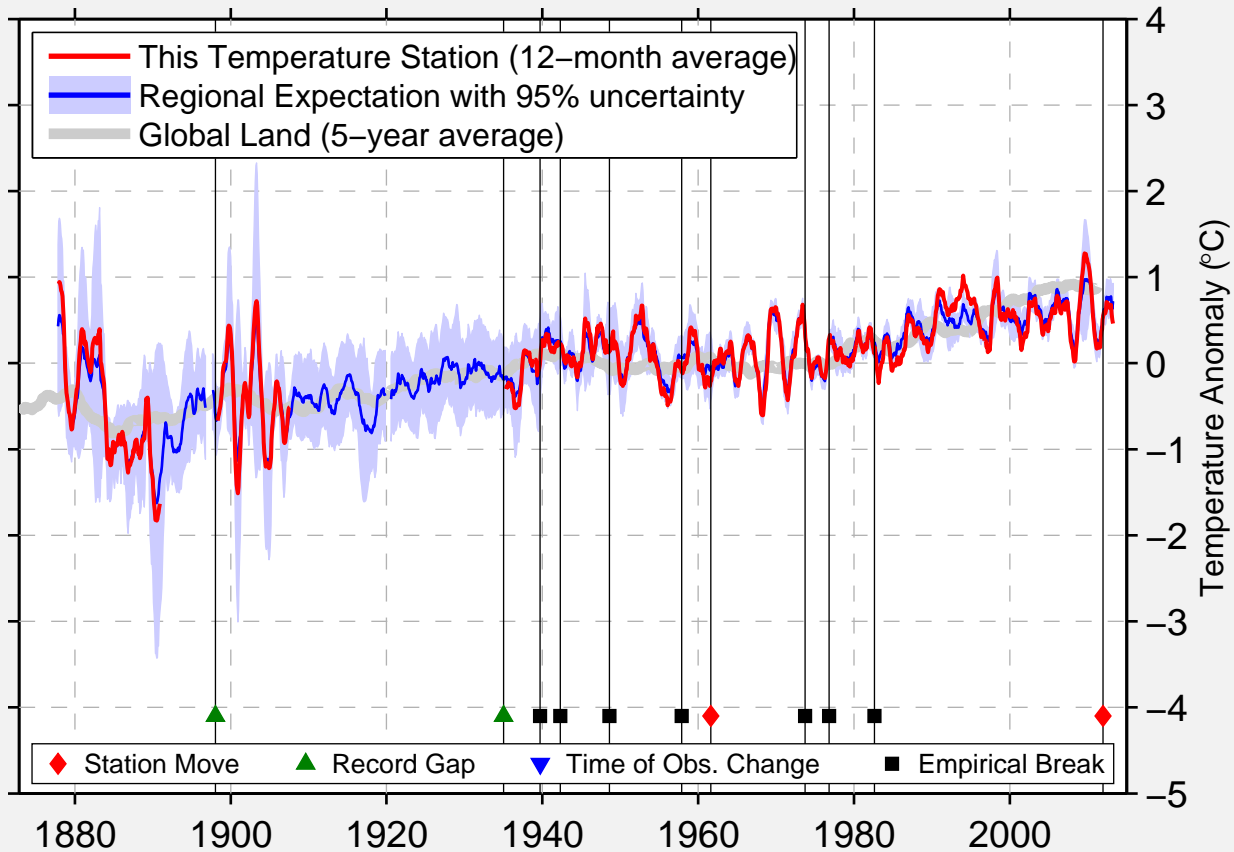

# PAPEETE-FAAA / TAHITI

17.545 S, 149.596 W (French Polynesia [France])

Data Quality Controlled and Aligned at Breakpoints

Berkeley Earth