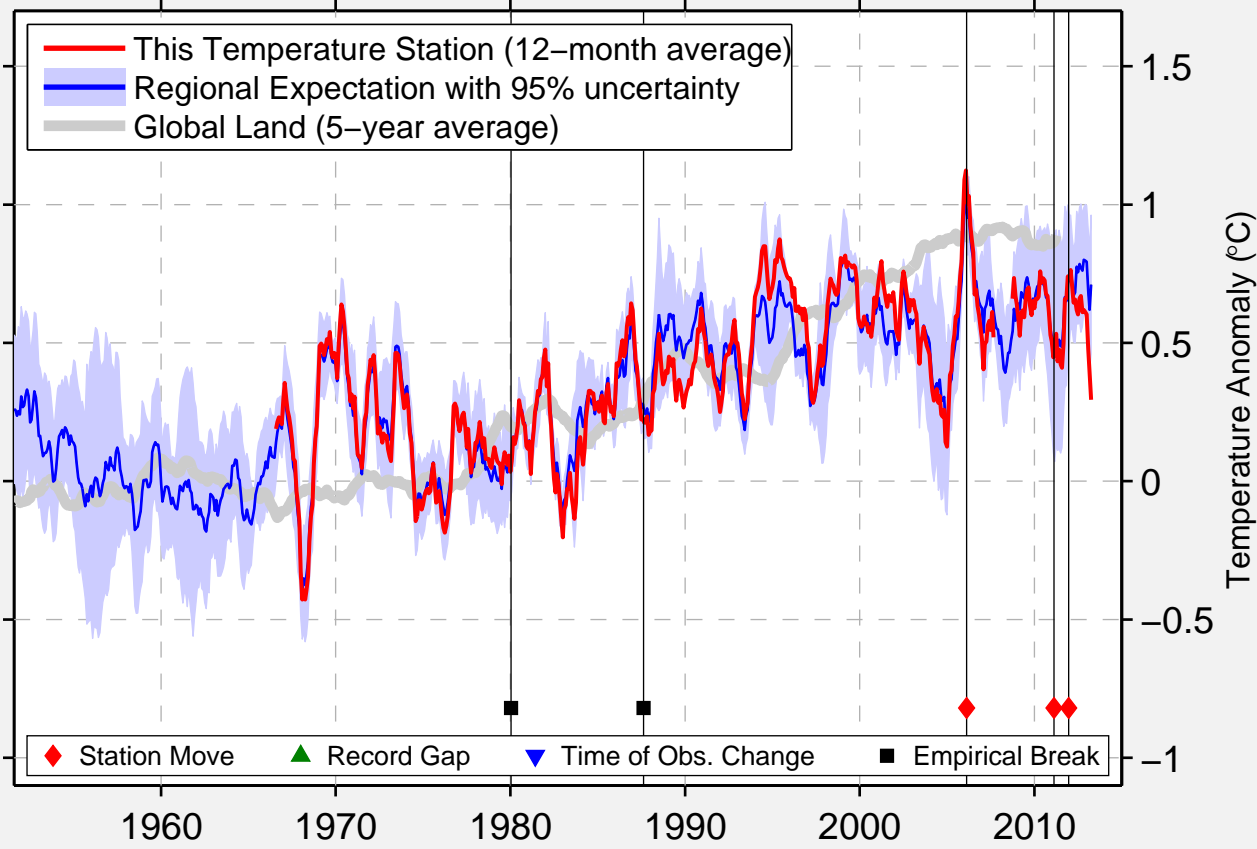

HEREHERETUE / TUAMOTU ISL

19.900 S, 145.483 W (French Polynesia [France])

Data Quality Controlled and Aligned at Breakpoints

Berkeley Earth