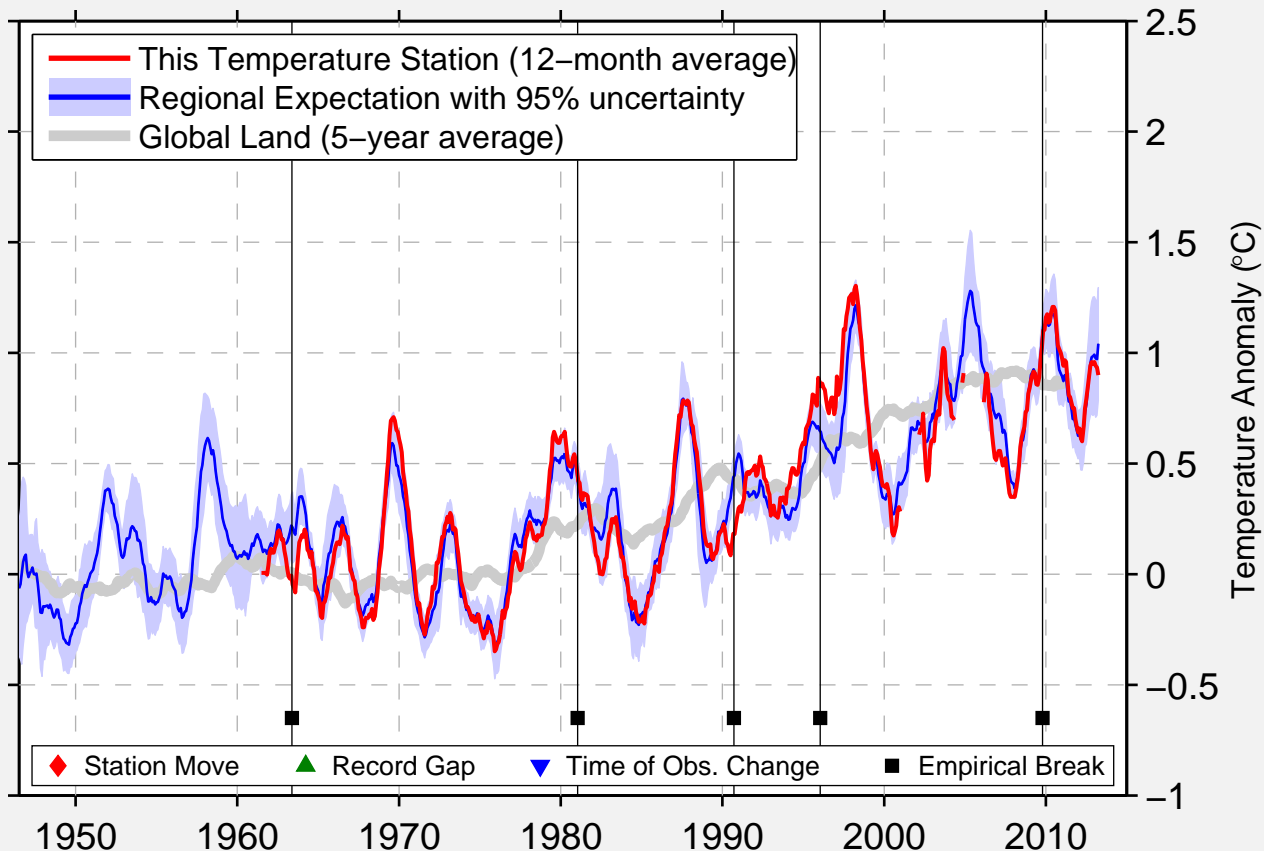

SAINT LAURENT DU MARONI FRENCH

5.493 N, 54.033 W (French Guiana [France])

Data Quality Controlled and Aligned at Breakpoints

Berkeley Earth