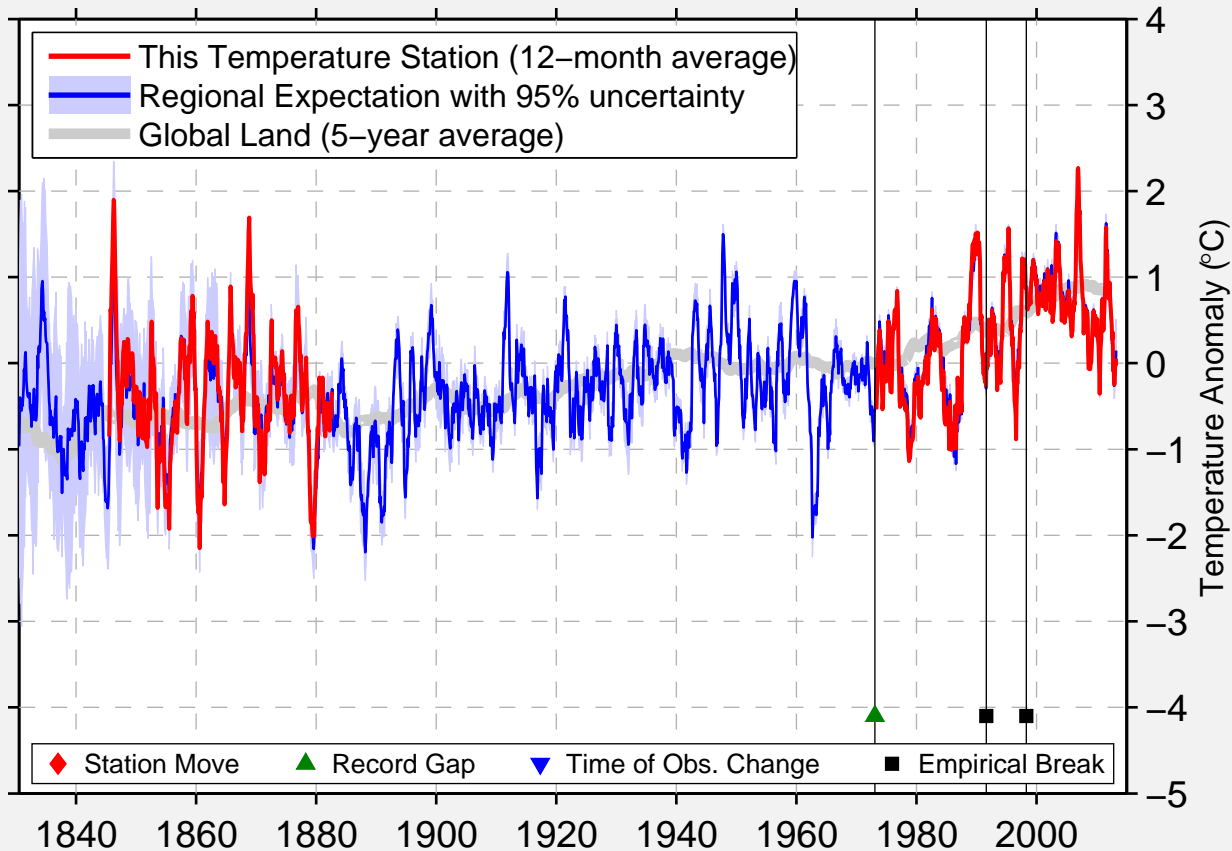

ROUEN-BOOS

49.383 N, 1.183 E (France)

Data Quality Controlled and Aligned at Breakpoints

Berkeley Earth