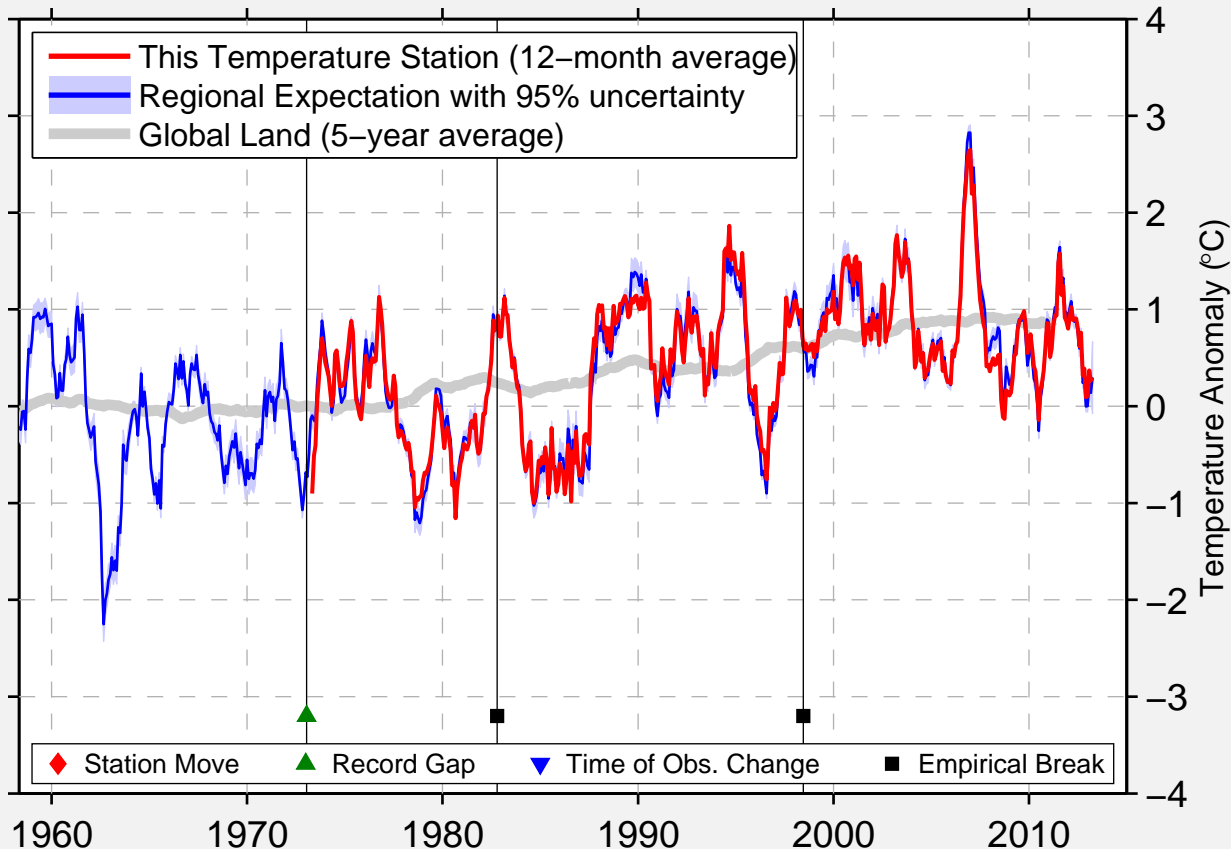

NANCY-ESSEY

48.685 N, 6.219 E (France)

Data Quality Controlled and Aligned at Breakpoints

Berkeley Earth