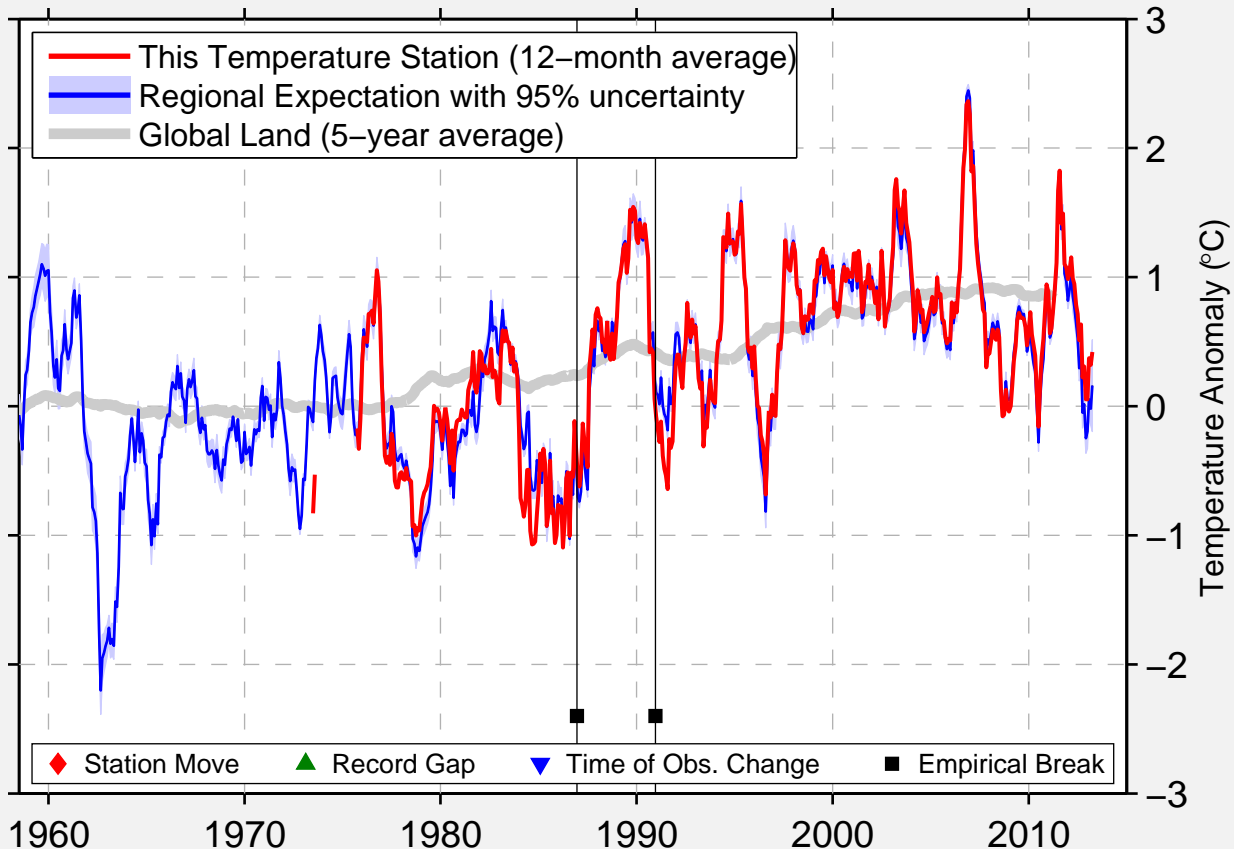

CHARTRES

48.464 N, 1.500 E (France)

Data Quality Controlled and Aligned at Breakpoints

Berkeley Earth