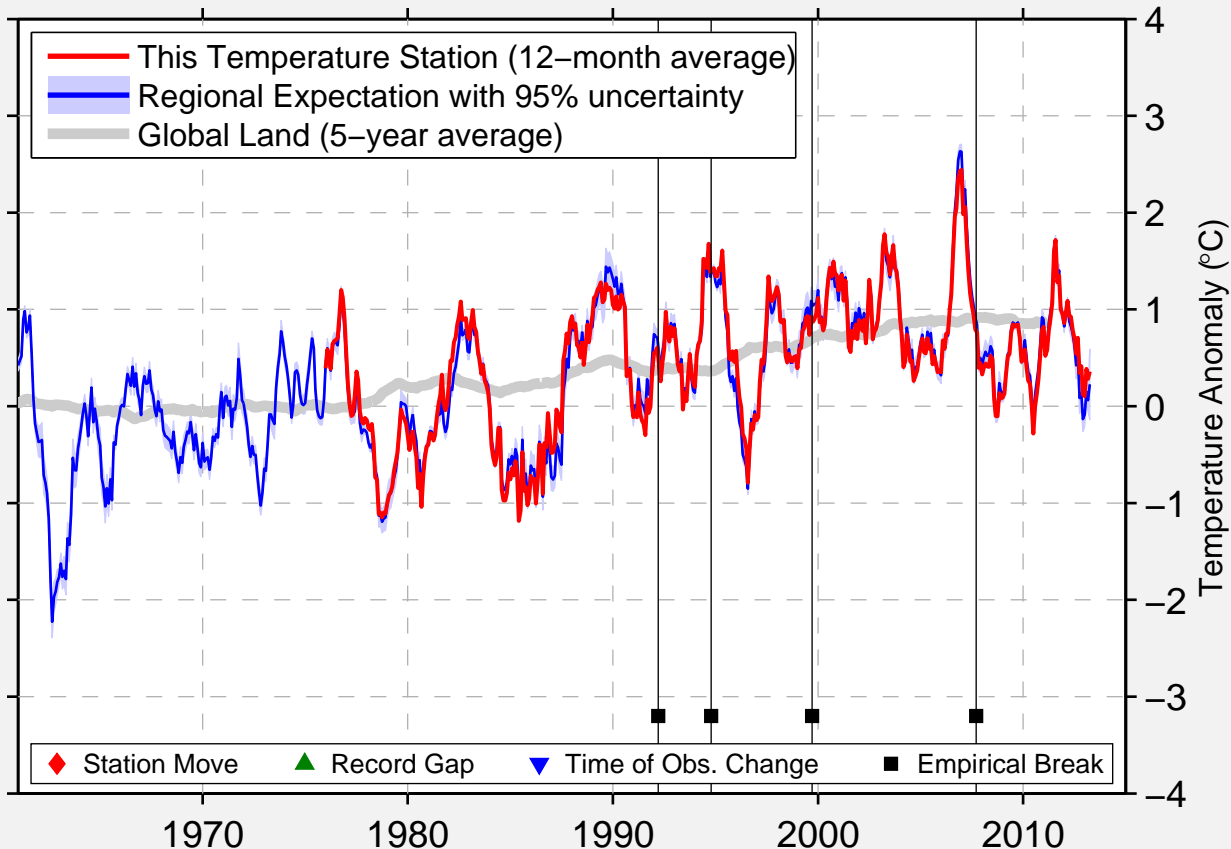

# TROYES BARBEREY

48.329 N, 4.018 E (France)

Data Quality Controlled and Aligned at Breakpoints

Berkeley Earth