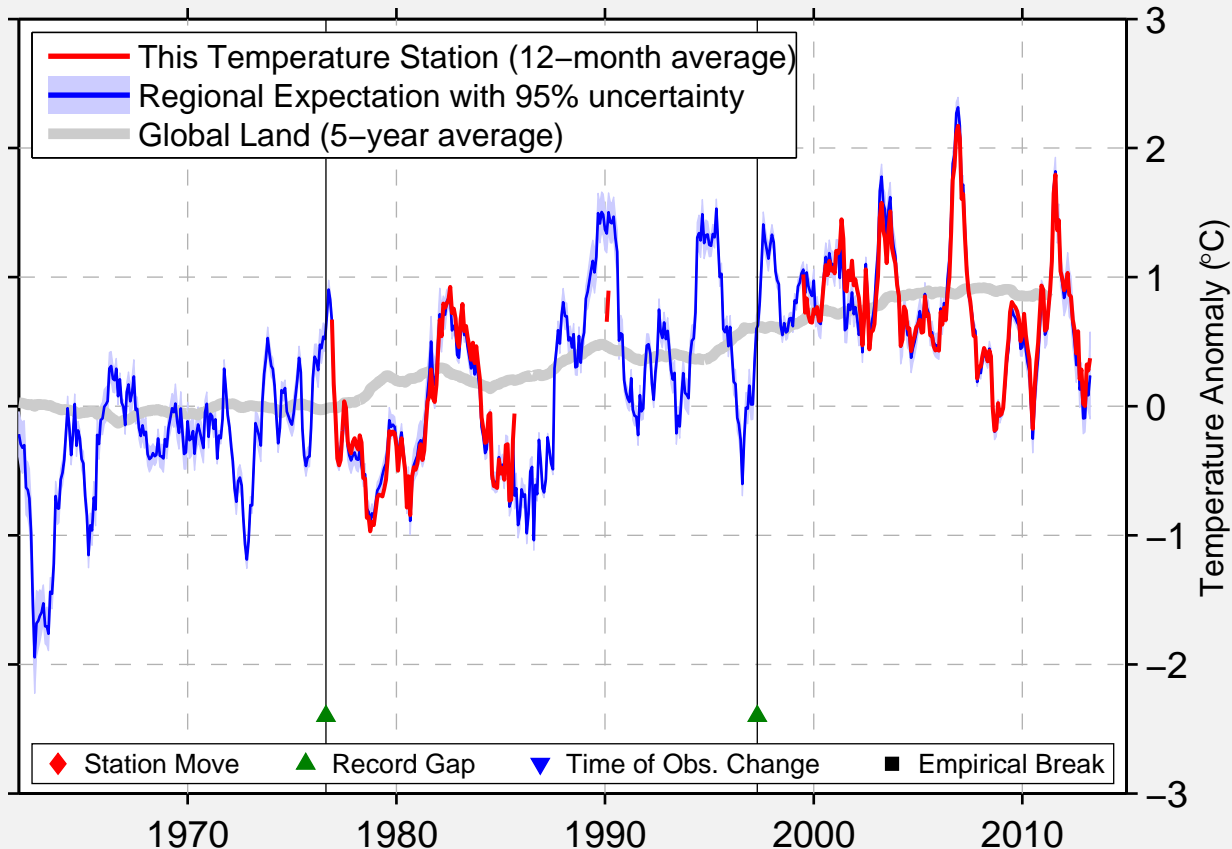

# CHATEAUDUN

48.065 N, 1.380 E (France)

Data Quality Controlled and Aligned at Breakpoints

Berkeley Earth