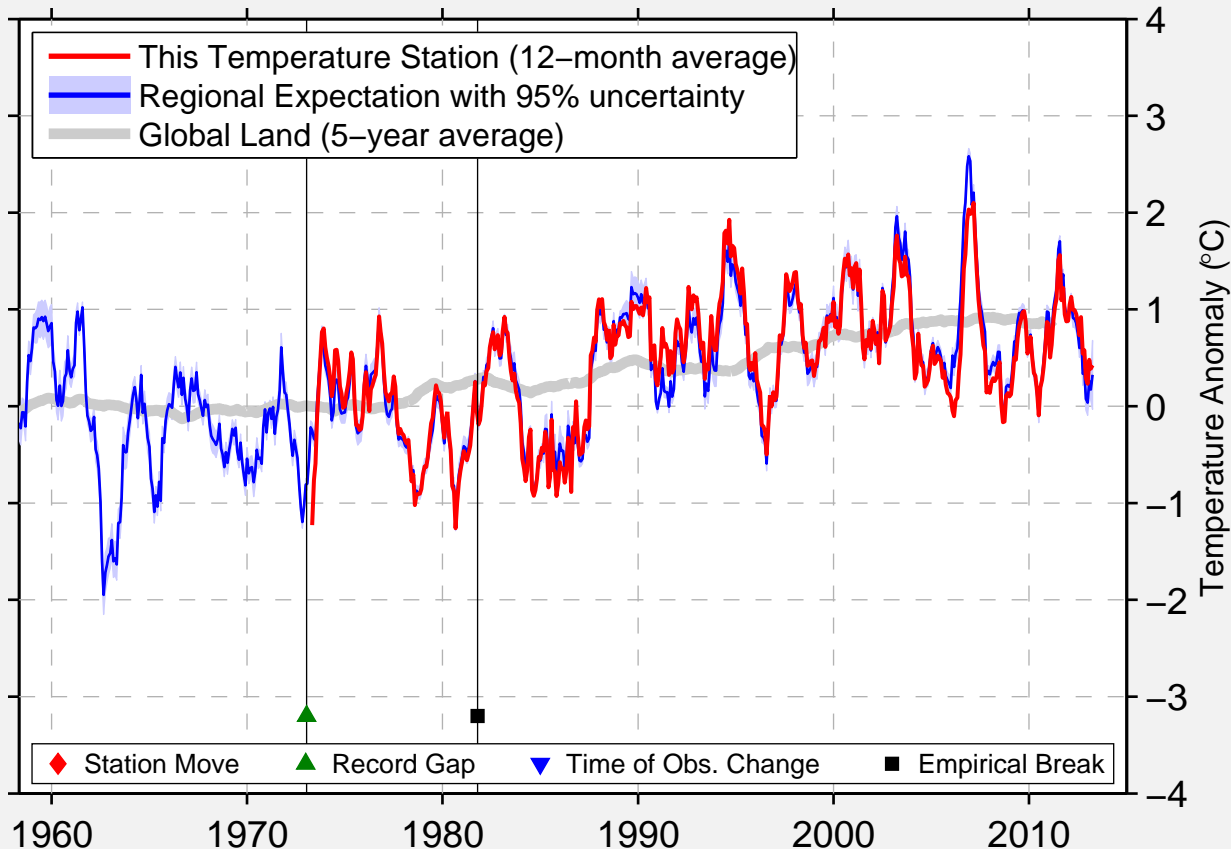

LUXEUIL

47.794 N, 6.374 E (France)

Data Quality Controlled and Aligned at Breakpoints

Berkeley Earth