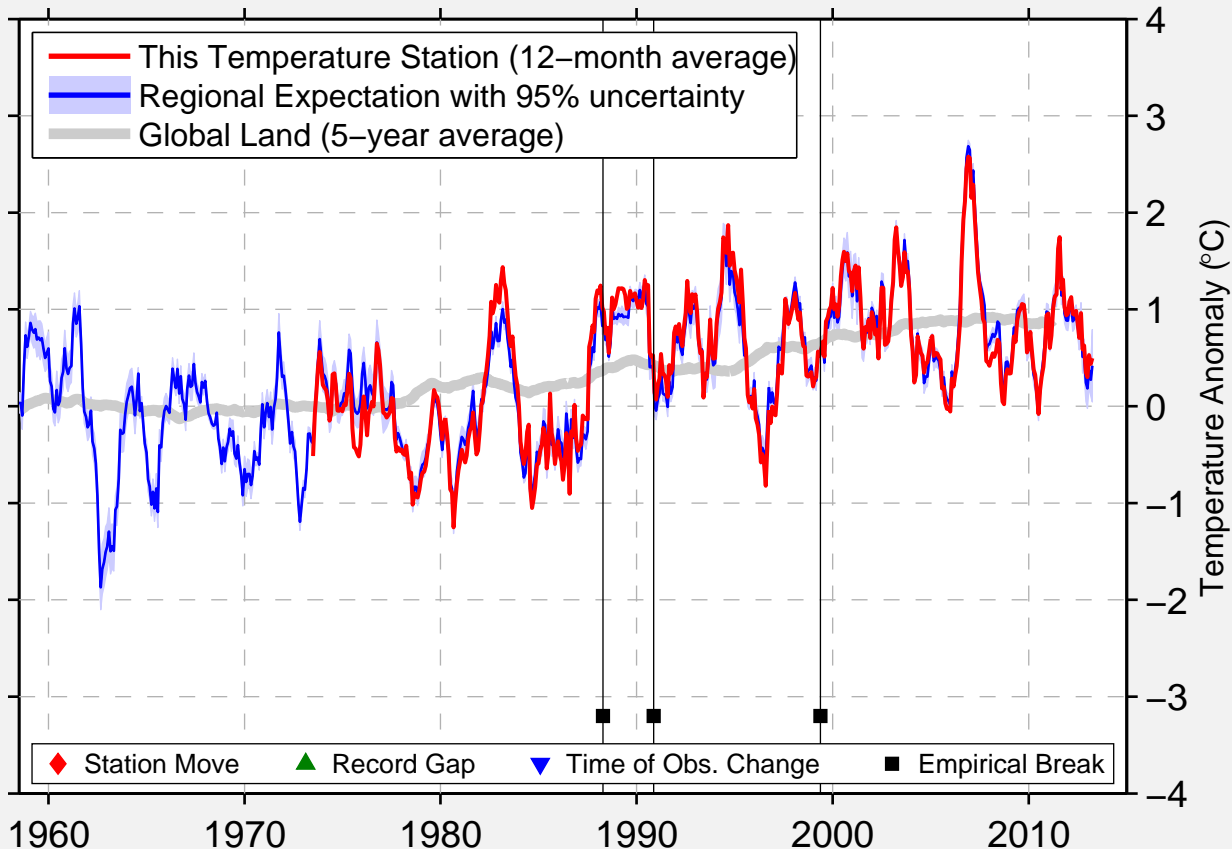

BALE-MILHOUSE

47.614 N, 7.510 E (France)

Data Quality Controlled and Aligned at Breakpoints

Berkeley Earth