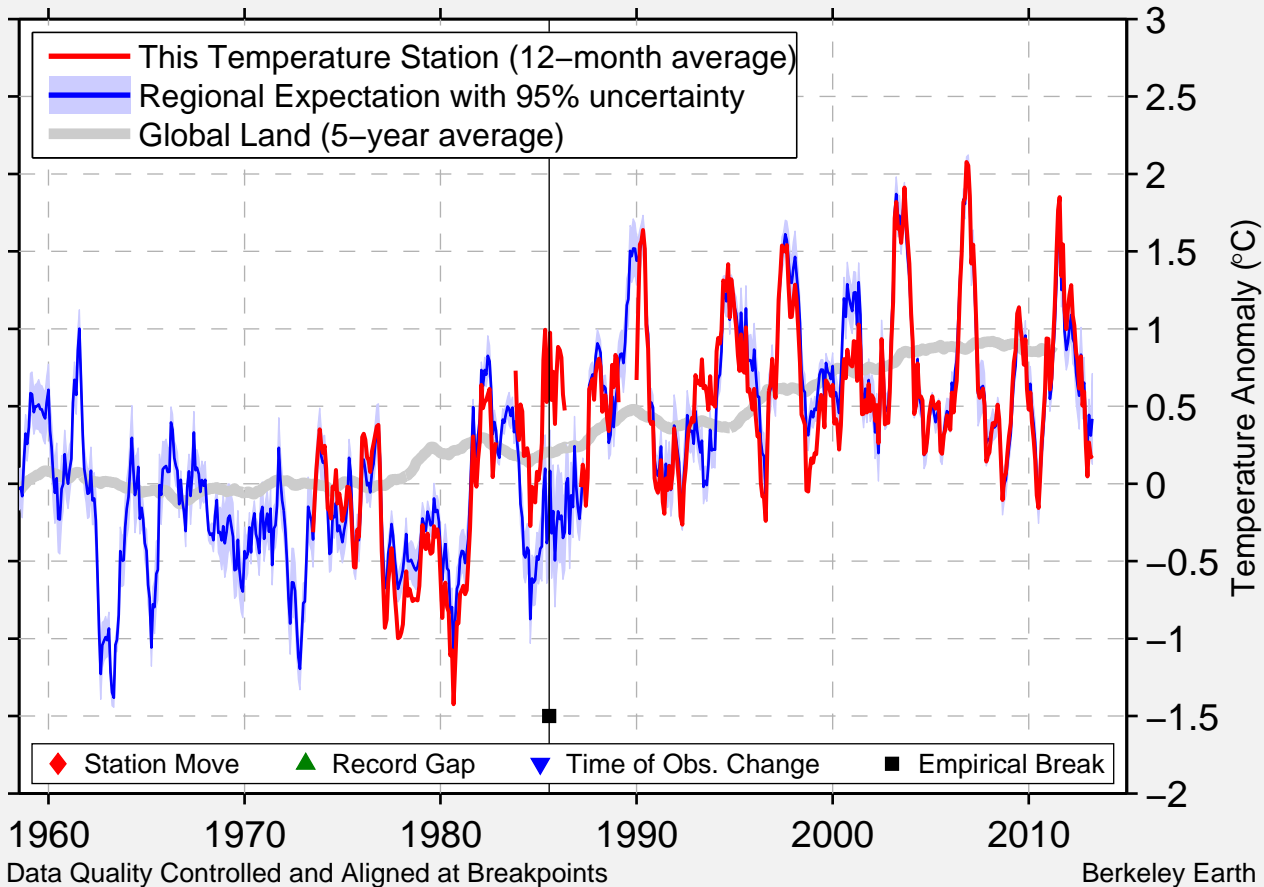

# MILLAU

44.118 N, 3.018 E (France)

Data Quality Controlled and Aligned at Breakpoints

Berkeley Earth