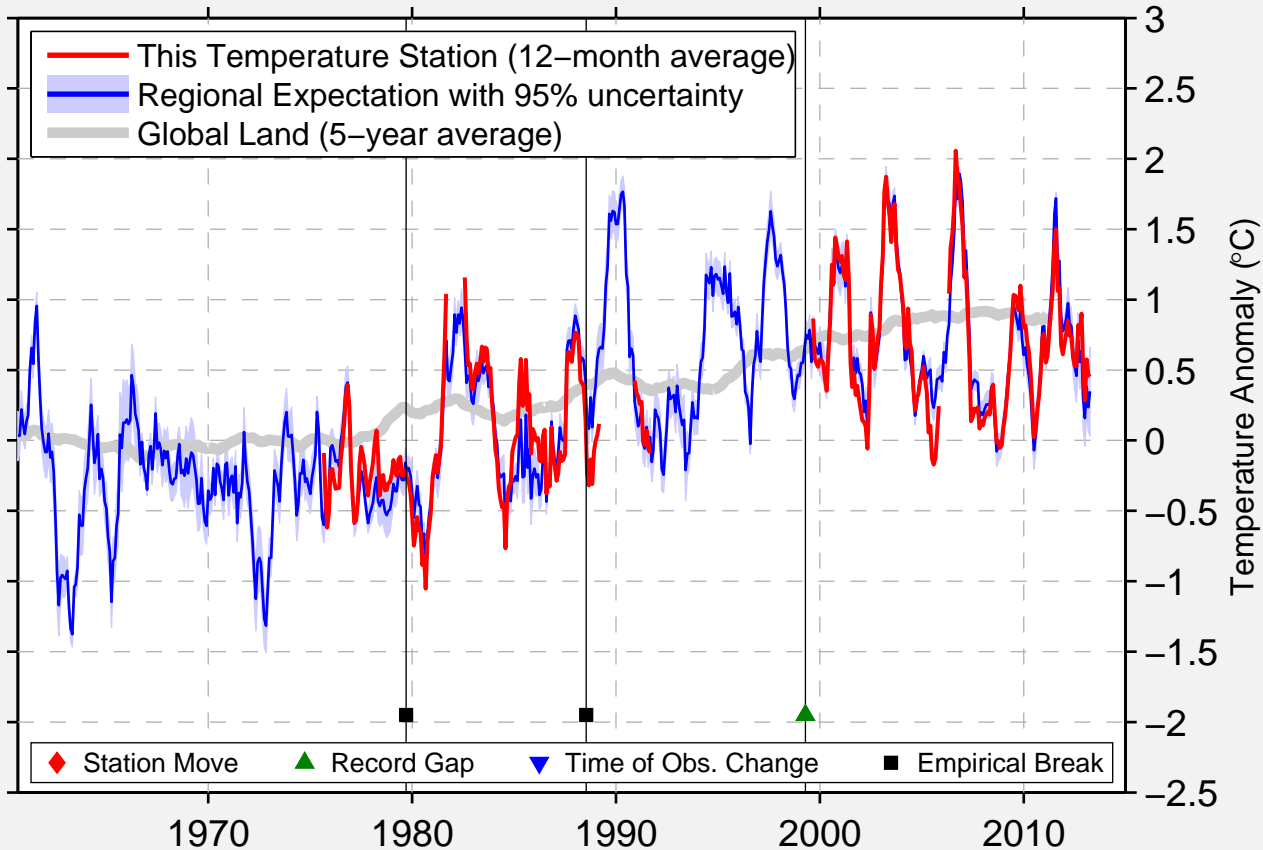

DAX

43.686 N, 1.068 W (France)

Data Quality Controlled and Aligned at Breakpoints

Berkeley Earth