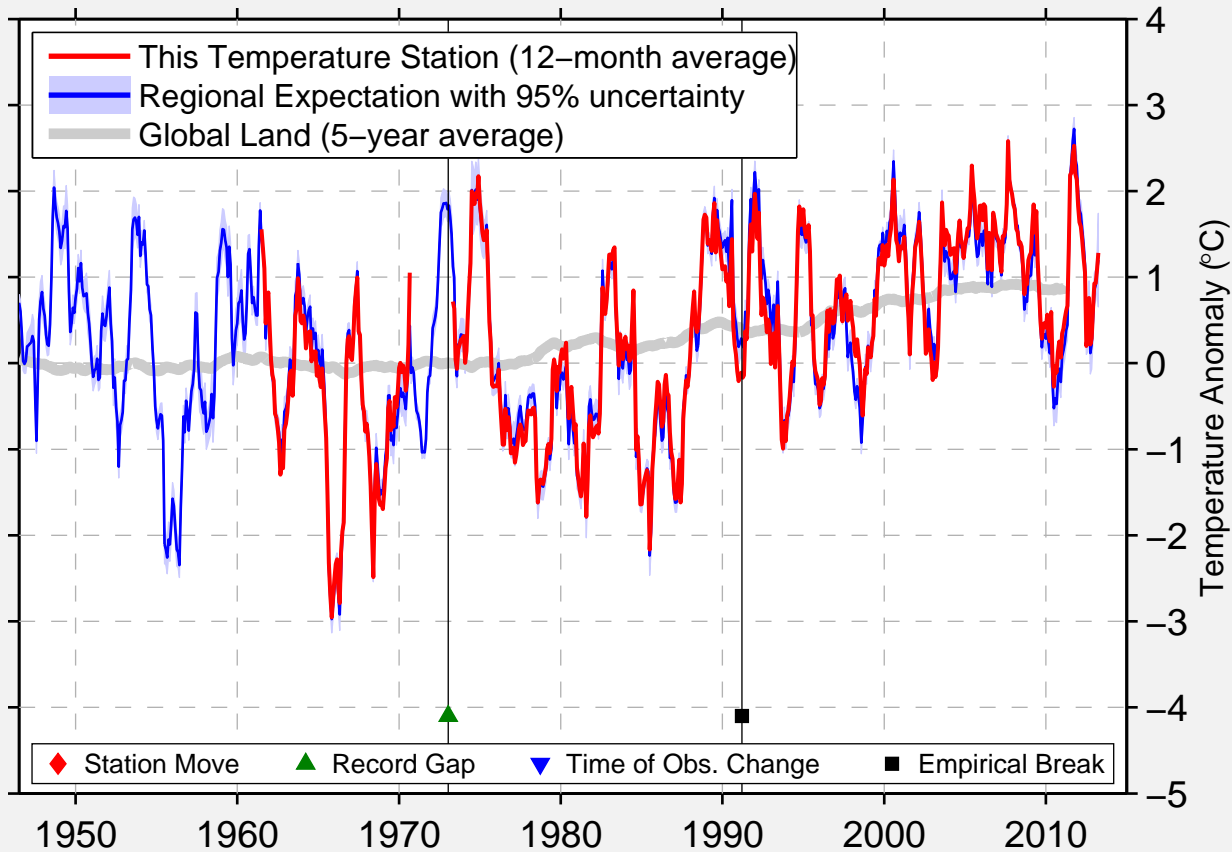

ROVANIEMI AIRPORT

66.567 N, 25.833 E (Finland)

Data Quality Controlled and Aligned at Breakpoints

Berkeley Earth