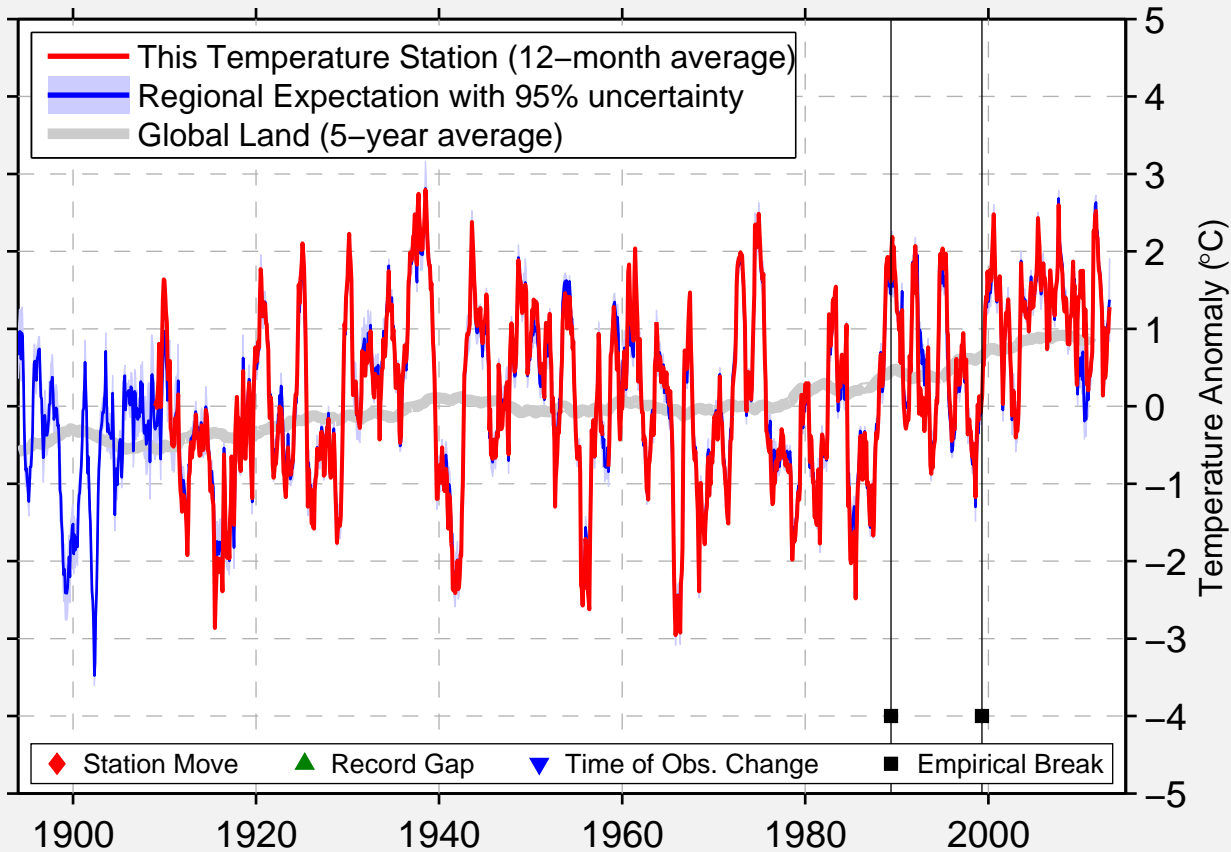

KUUSAMO AIRPORT

65.967 N, 29.183 E (Finland)

Data Quality Controlled and Aligned at Breakpoints

Berkeley Earth