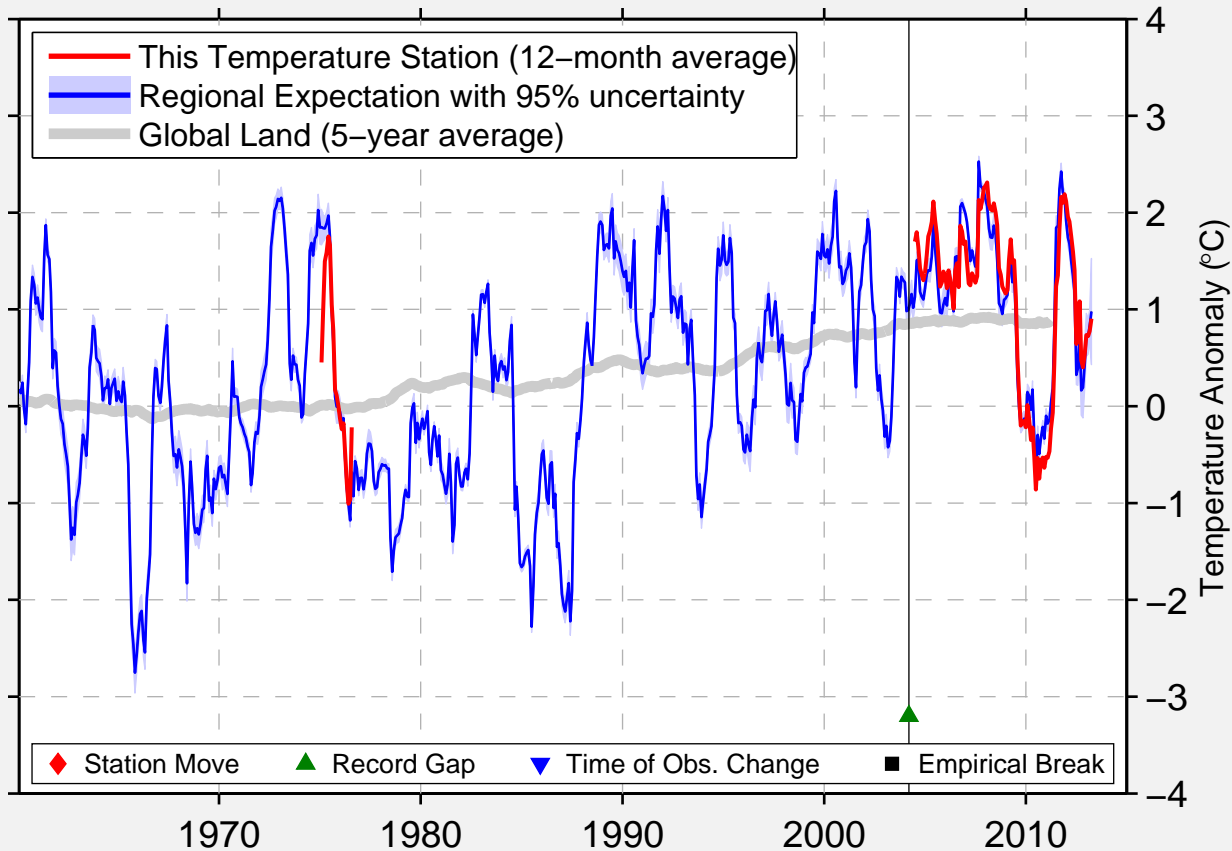

# ULKOKALLA

64.333 N, 23.525 E (Finland)

Data Quality Controlled and Aligned at Breakpoints

Berkeley Earth