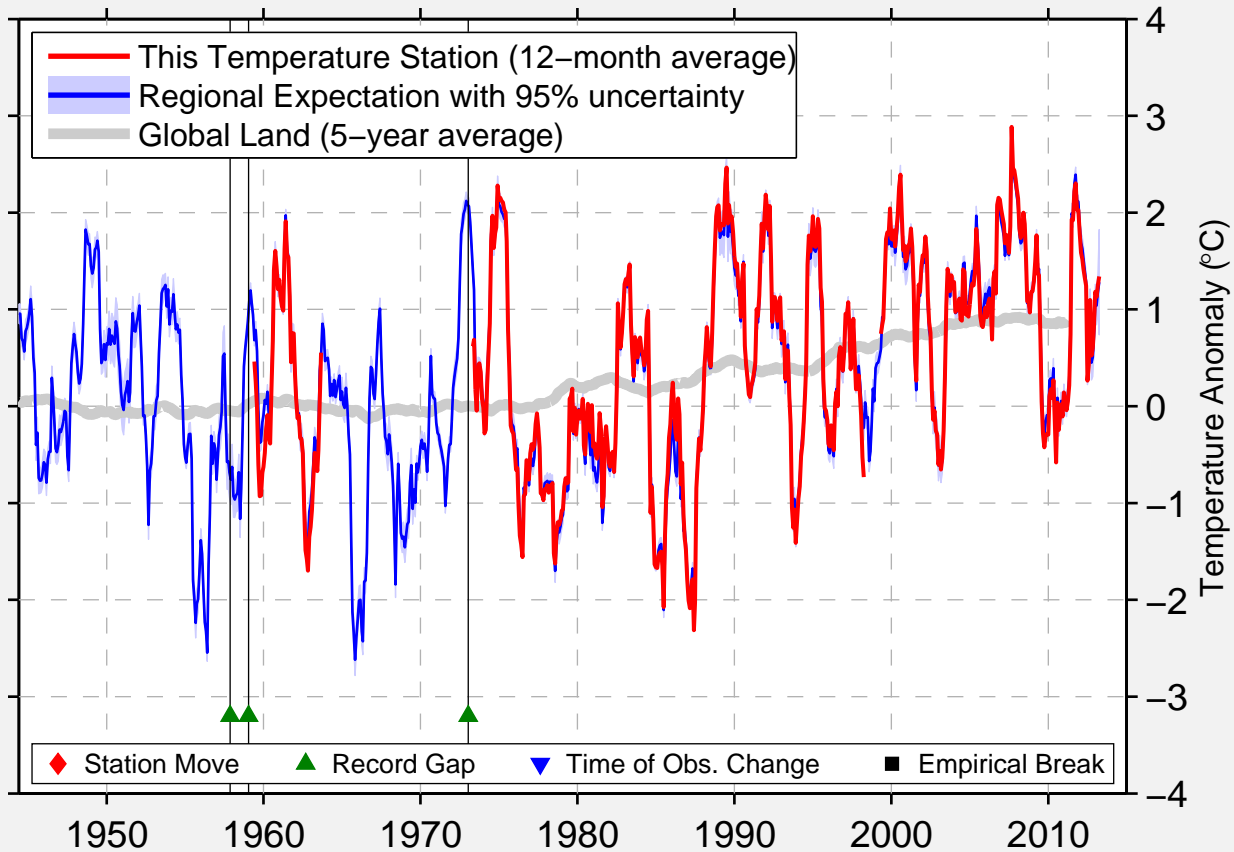

SIILINJARVI KUOPIO AIRPORT

63.017 N, 27.800 E (Finland)

Data Quality Controlled and Aligned at Breakpoints

Berkeley Earth