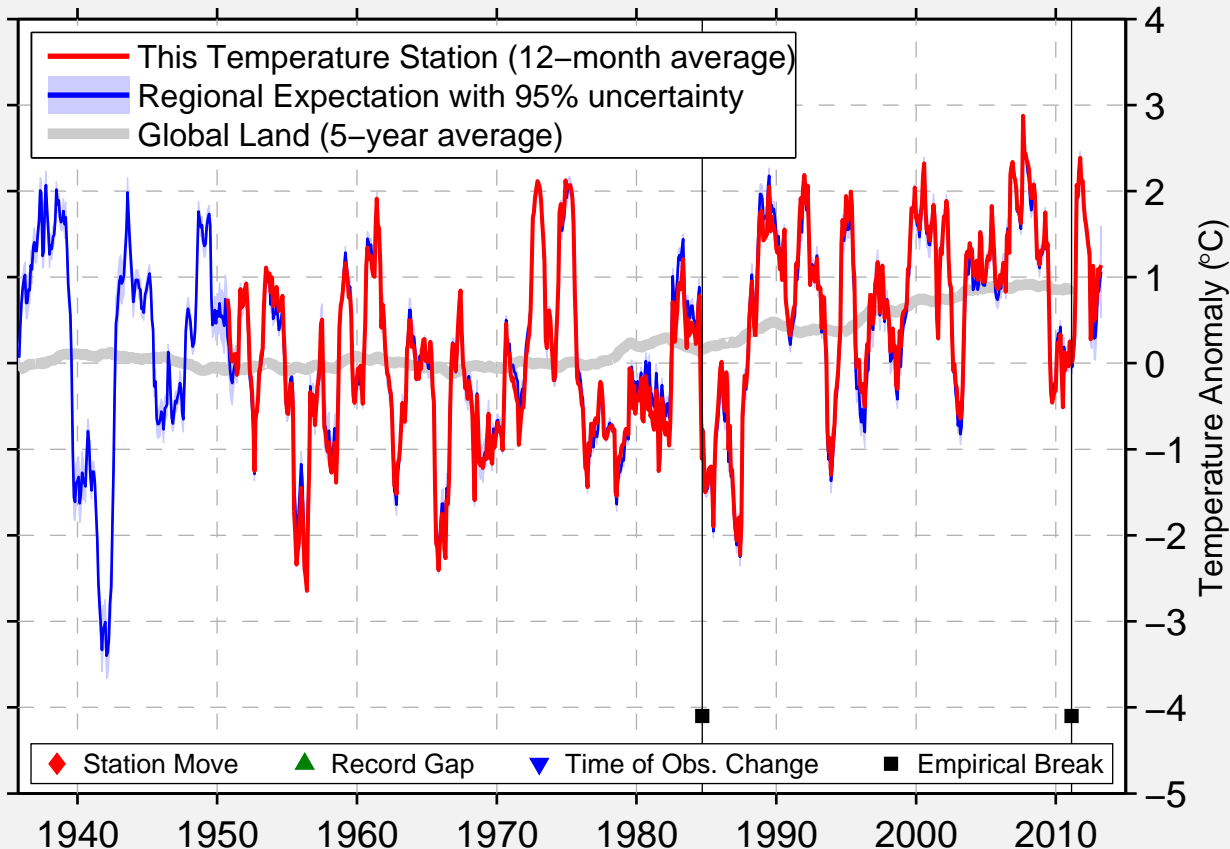

JYVASKYLA/LUONETJARVI

62.401 N, 25.681 E (Finland)

Data Quality Controlled and Aligned at Breakpoints

Berkeley Earth