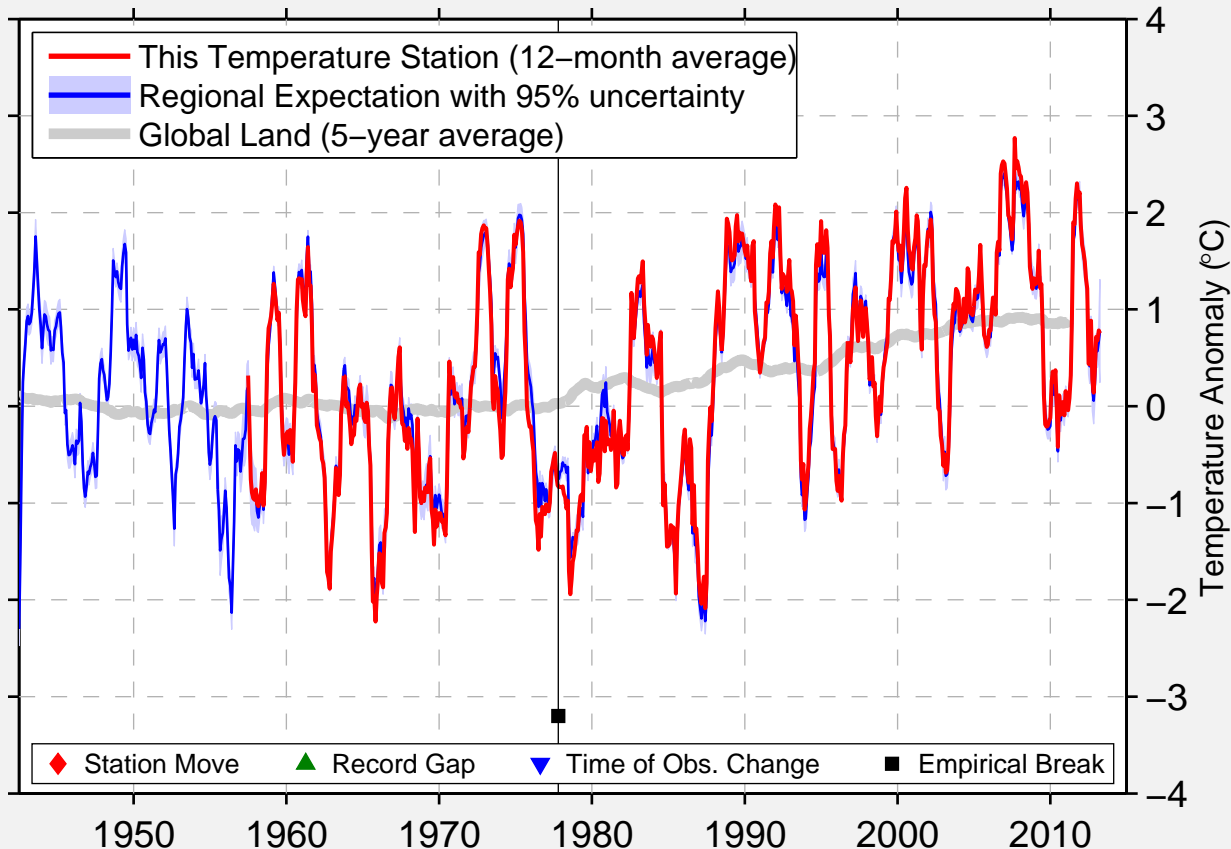

# JOKIOINEN JOKIOISTEN OBSERVATO

60.816 N, 23.500 E (Finland)

Data Quality Controlled and Aligned at Breakpoints

Berkeley Earth