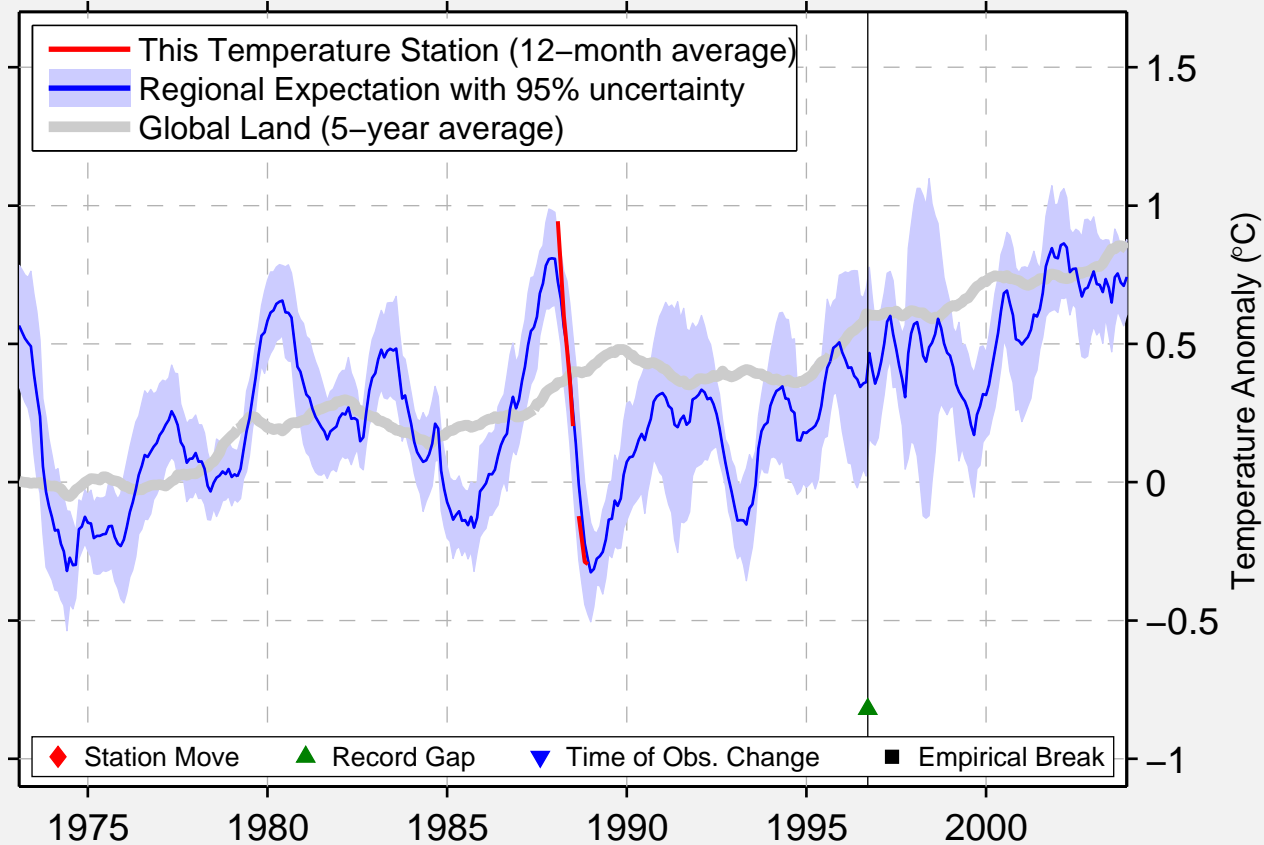

ARBA MINCH

6.083 N, 37.633 E (Ethiopia)

Data Quality Controlled and Aligned at Breakpoints

Berkeley Earth