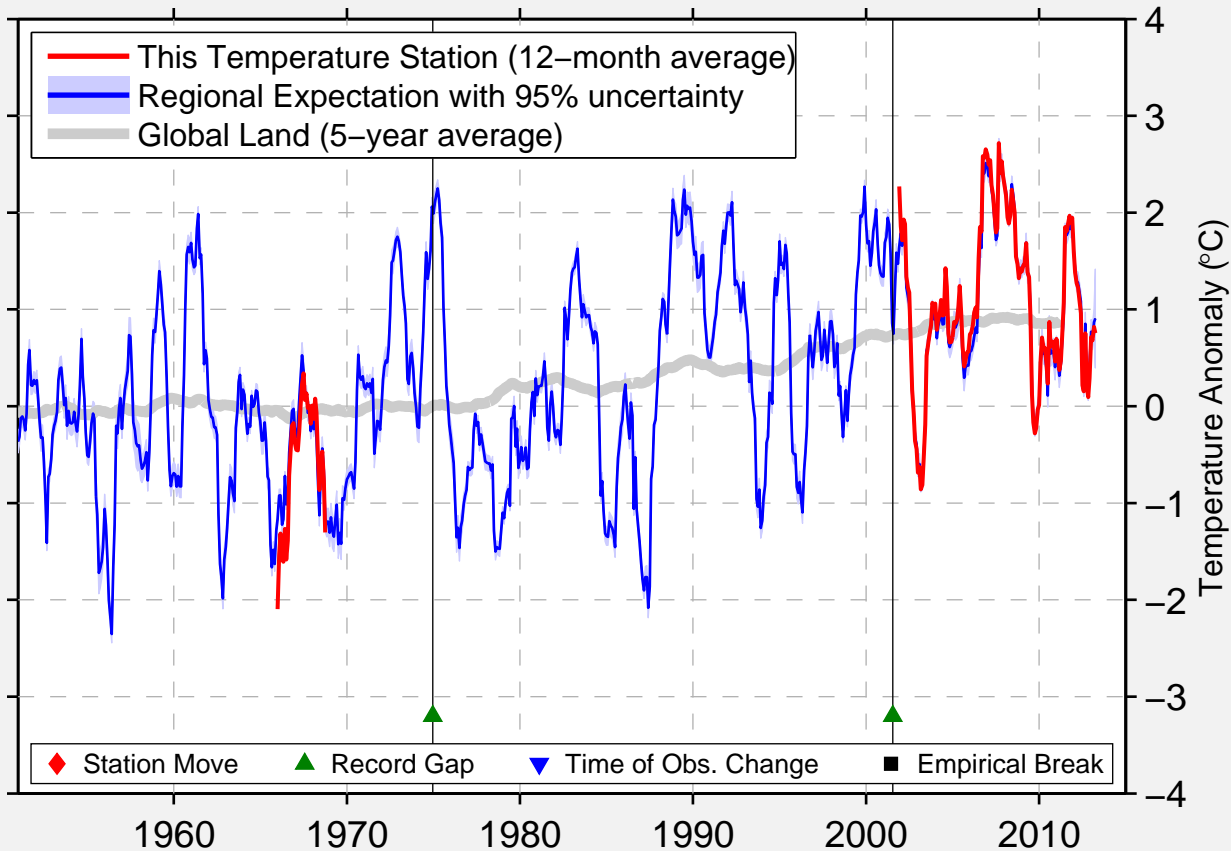

# JOHVI ESTONIA

59.348 N, 27.400 E (Estonia)

Data Quality Controlled and Aligned at Breakpoints

Berkeley Earth