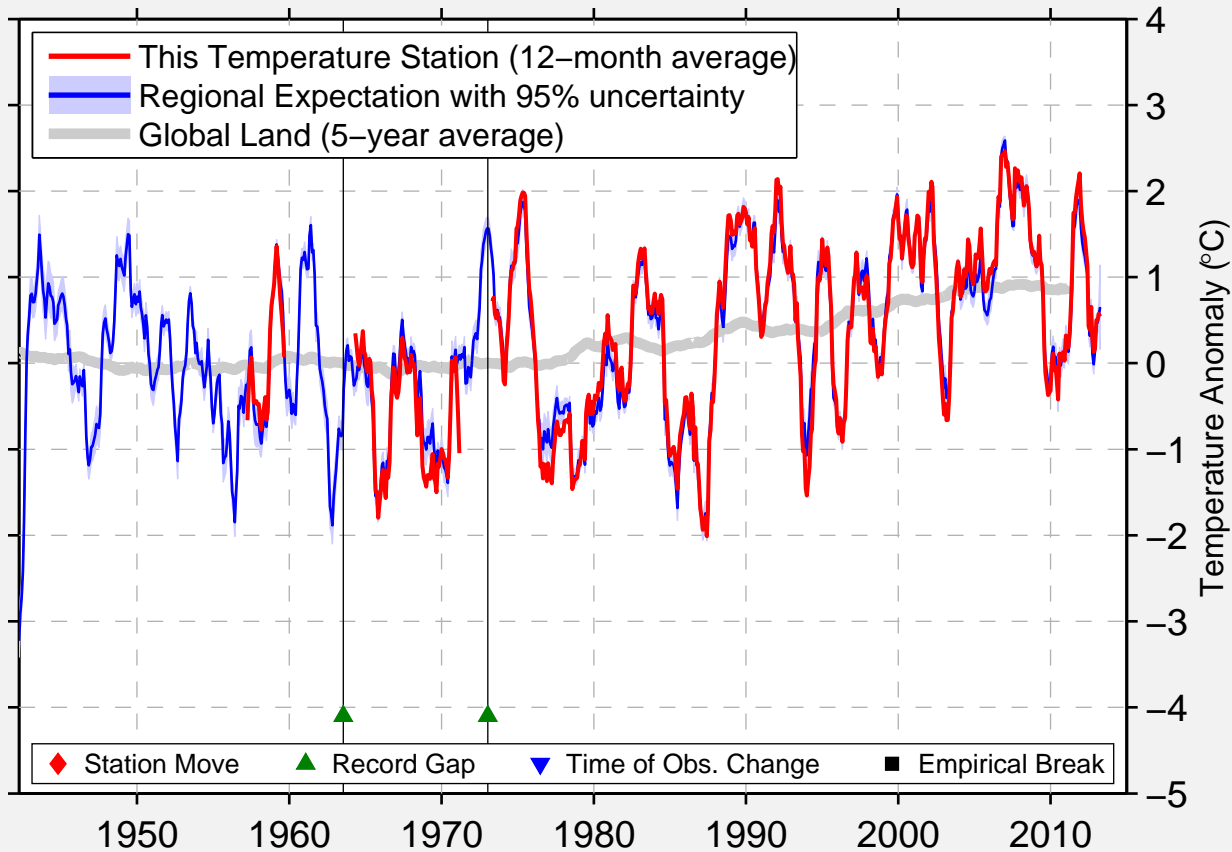

# RISTNA

58.919 N, 22.067 E (Estonia)

Data Quality Controlled and Aligned at Breakpoints

Berkeley Earth