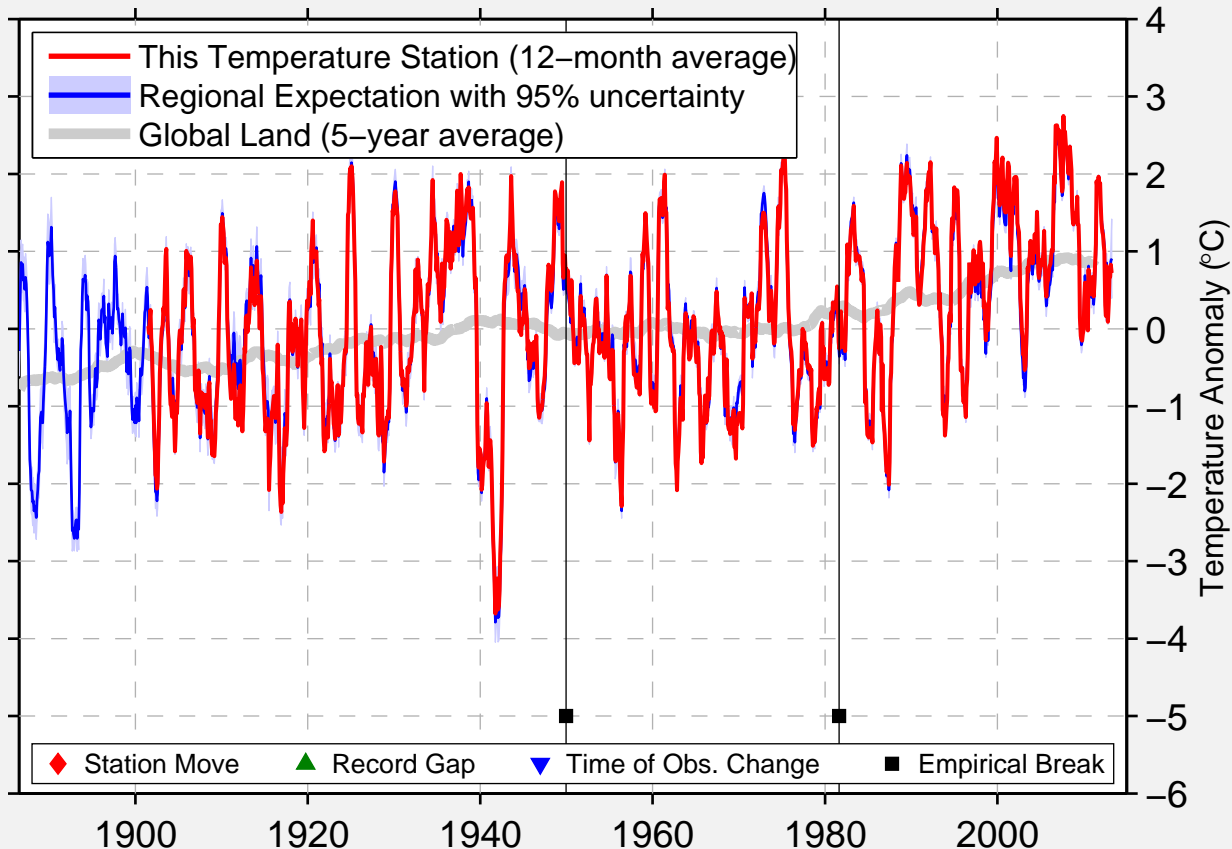

TARTU ESTONIA

58.300 N, 26.733 E (Estonia)

Data Quality Controlled and Aligned at Breakpoints

Berkeley Earth