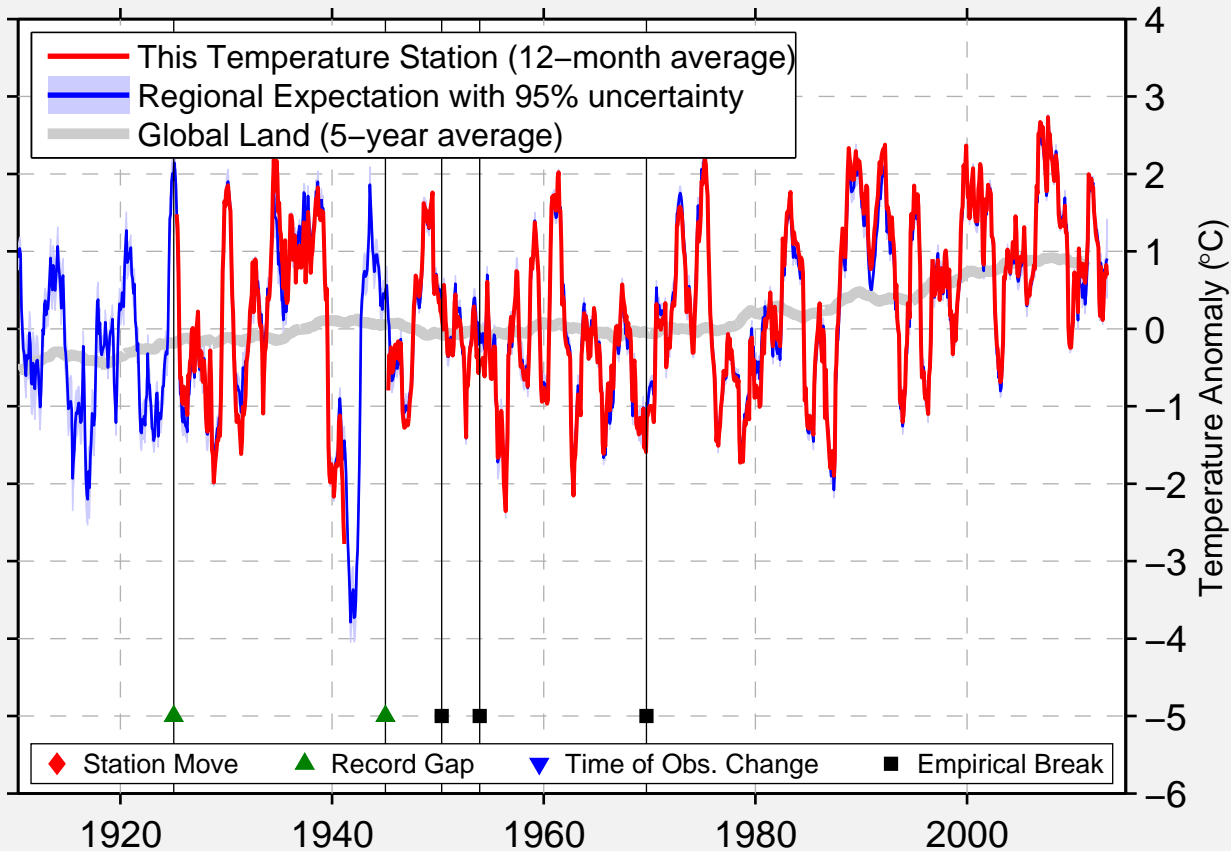

VORU

57.848 N, 27.018 E (Estonia)

Data Quality Controlled and Aligned at Breakpoints

Berkeley Earth