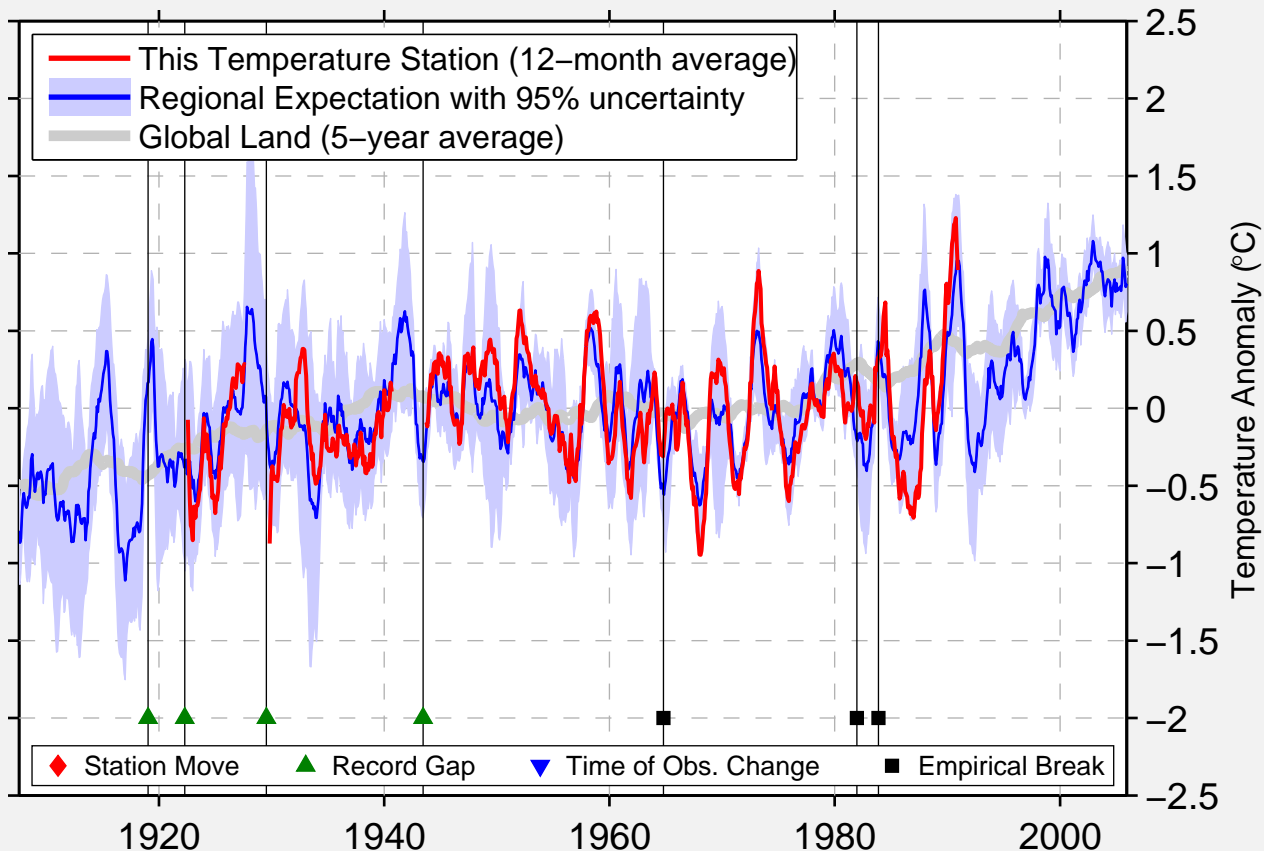

ASMARAH ETHI ASMA

15.283 N, 38.917 E (Eritrea)

Data Quality Controlled and Aligned at Breakpoints

Berkeley Earth