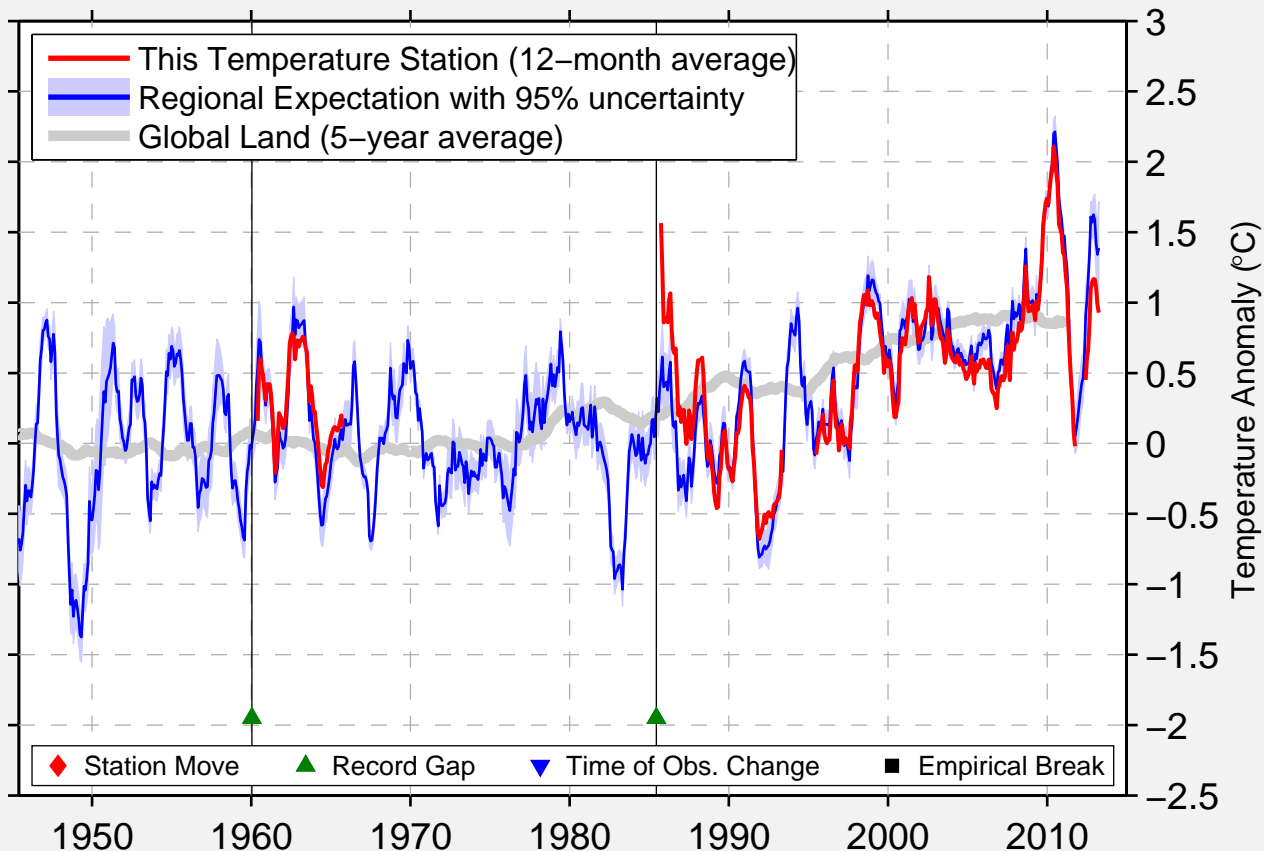

# EL ARISH-AGRIMET

31.081 N, 33.826 E (Egypt)

Data Quality Controlled and Aligned at Breakpoints

Berkeley Earth