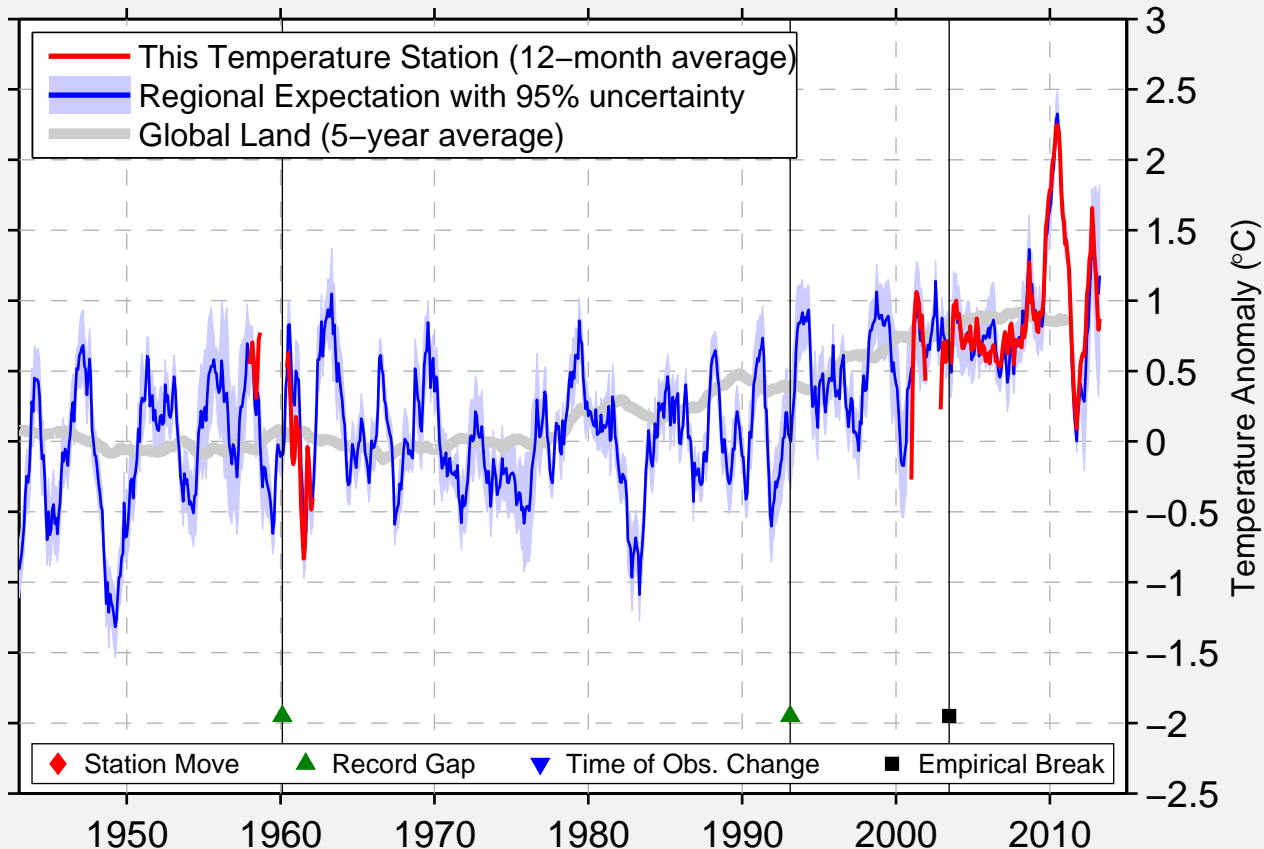

FARAFRA

27.054 N, 27.986 E (Egypt)

Data Quality Controlled and Aligned at Breakpoints

Berkeley Earth