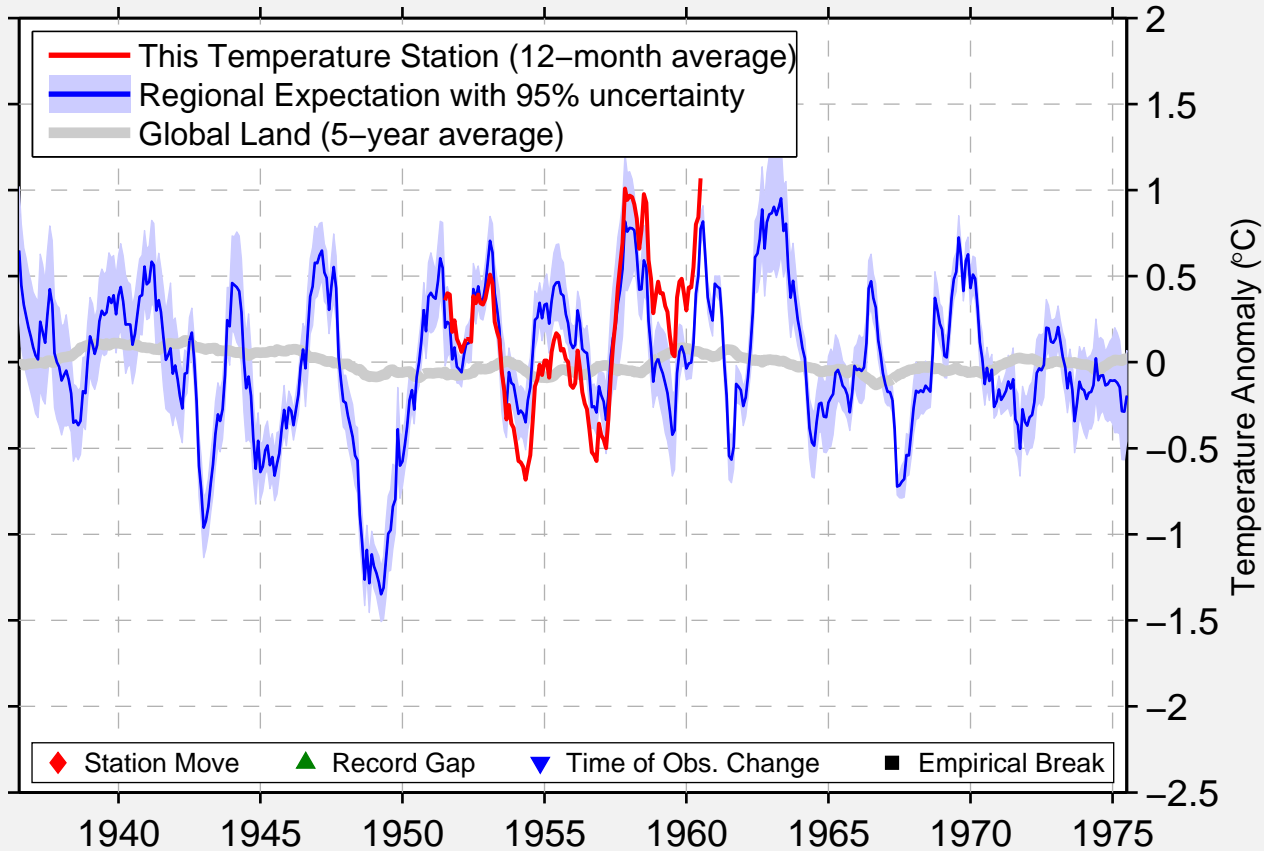

# QENA EGYPT QENA

26.117 N, 32.591 E (Egypt)

Data Quality Controlled and Aligned at Breakpoints

Berkeley Earth