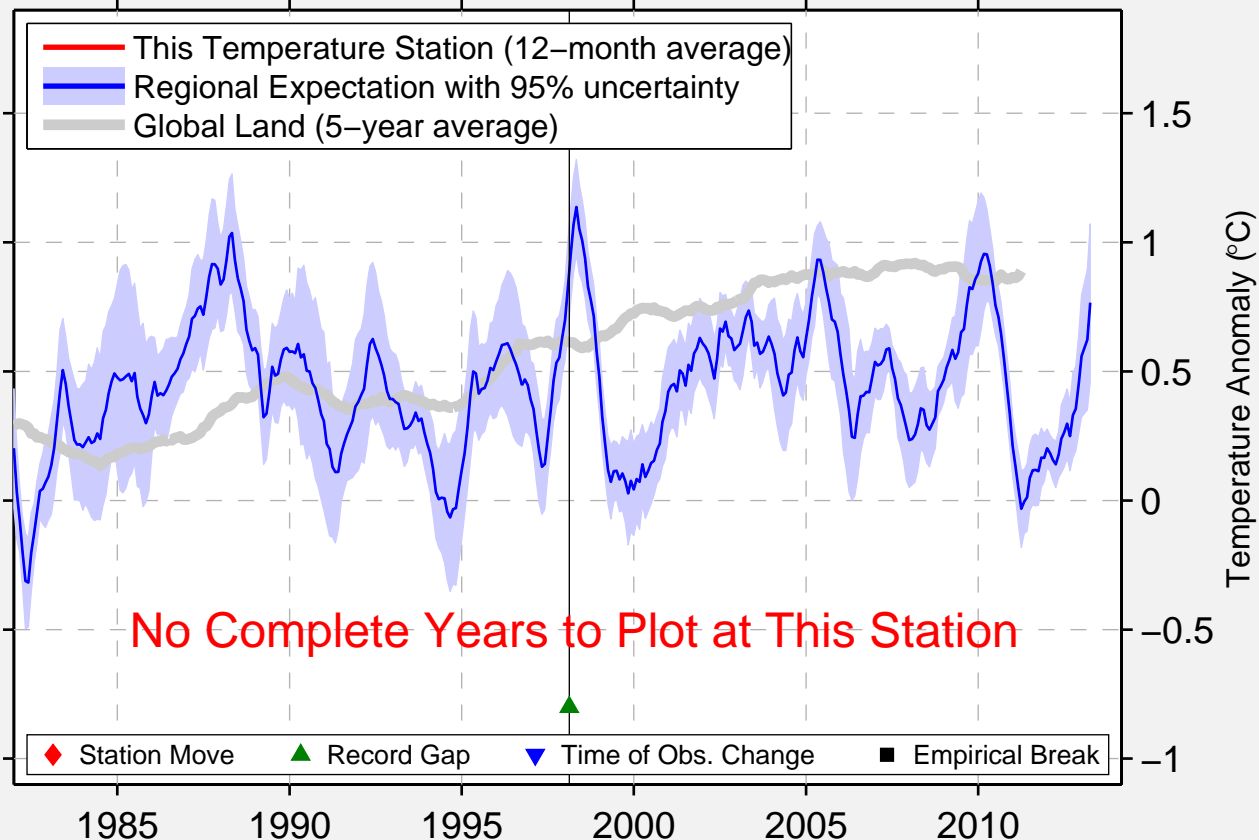

OE-CUSSIE

9.200 S, 124.367 E (East Timor)

No Complete Years to Plot at This Station

◆ Station Move ▲ Record Gap ▼ Time of Obs. Change ■ Empirical Break