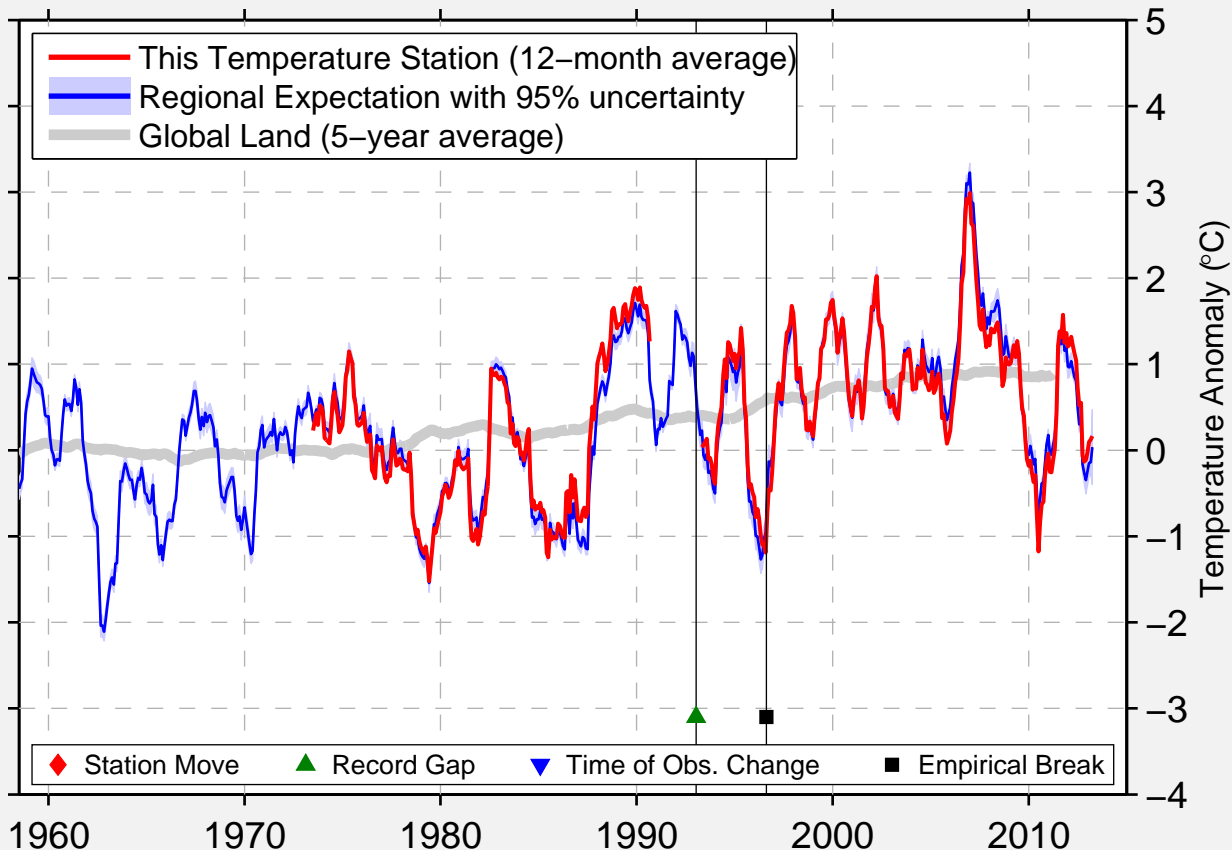

FLYVESTATION KARUP

56.297 N, 9.116 E (Denmark)

Data Quality Controlled and Aligned at Breakpoints

Berkeley Earth