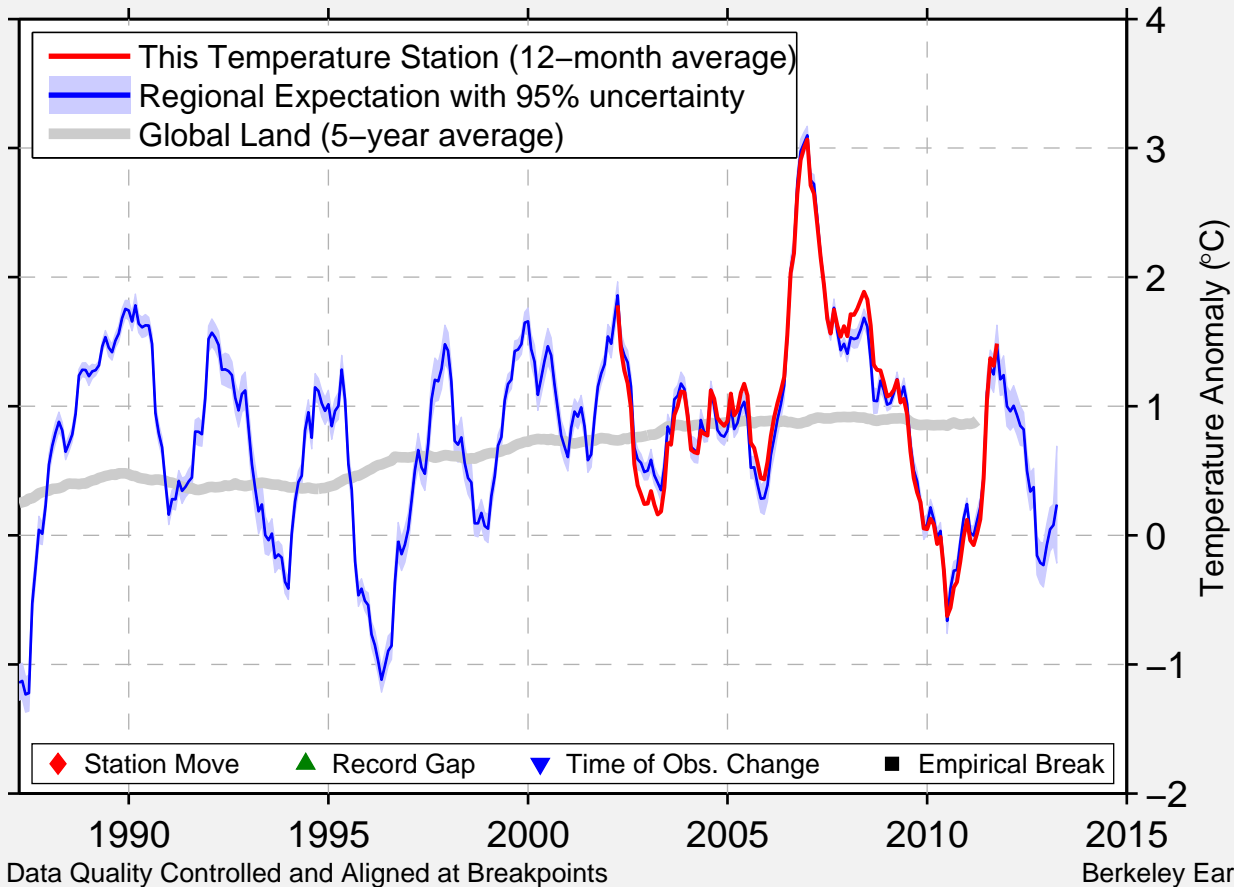

HESSELOE

56.198 N, 11.714 E (Denmark)

Data Quality Controlled and Aligned at Breakpoints

Berkeley Earth