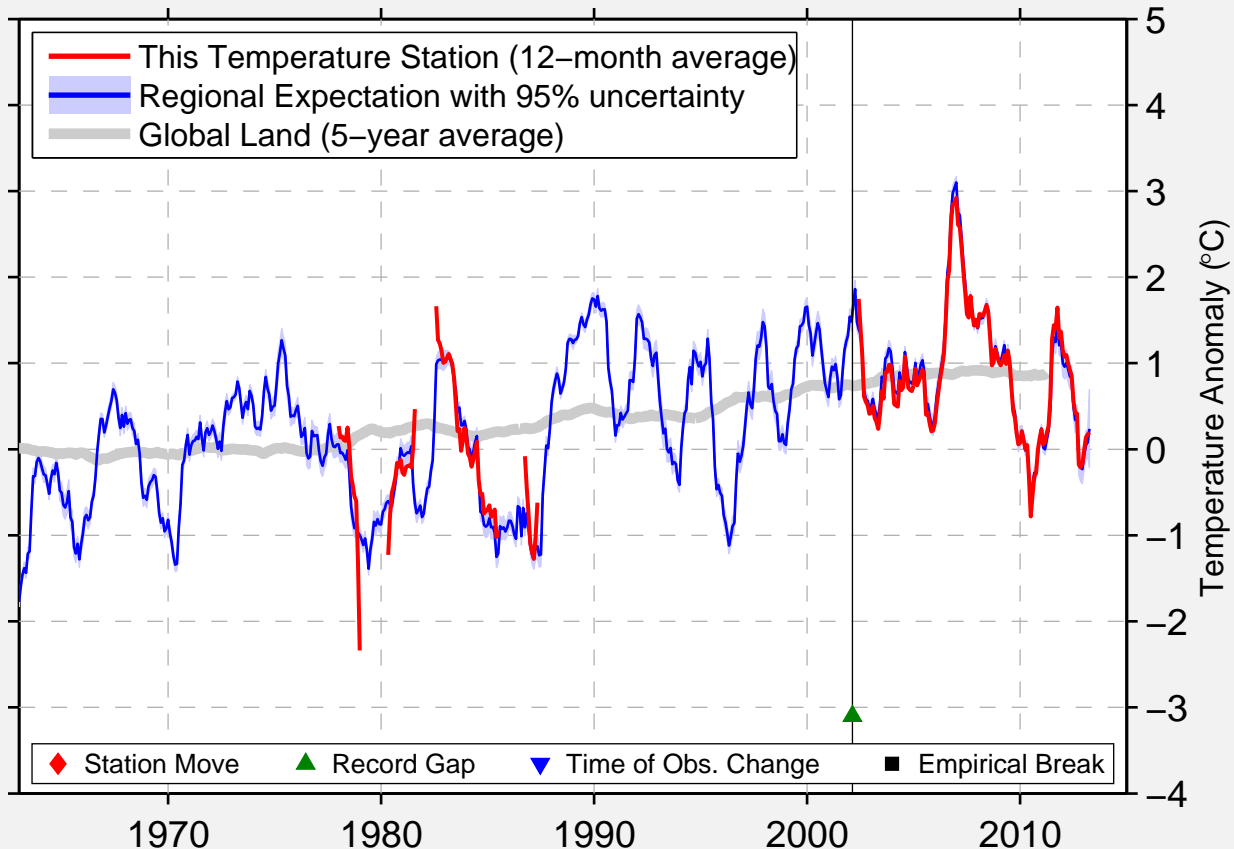

AARHUS SYD

56.082 N, 10.134 E (Denmark)

Data Quality Controlled and Aligned at Breakpoints

Berkeley Earth