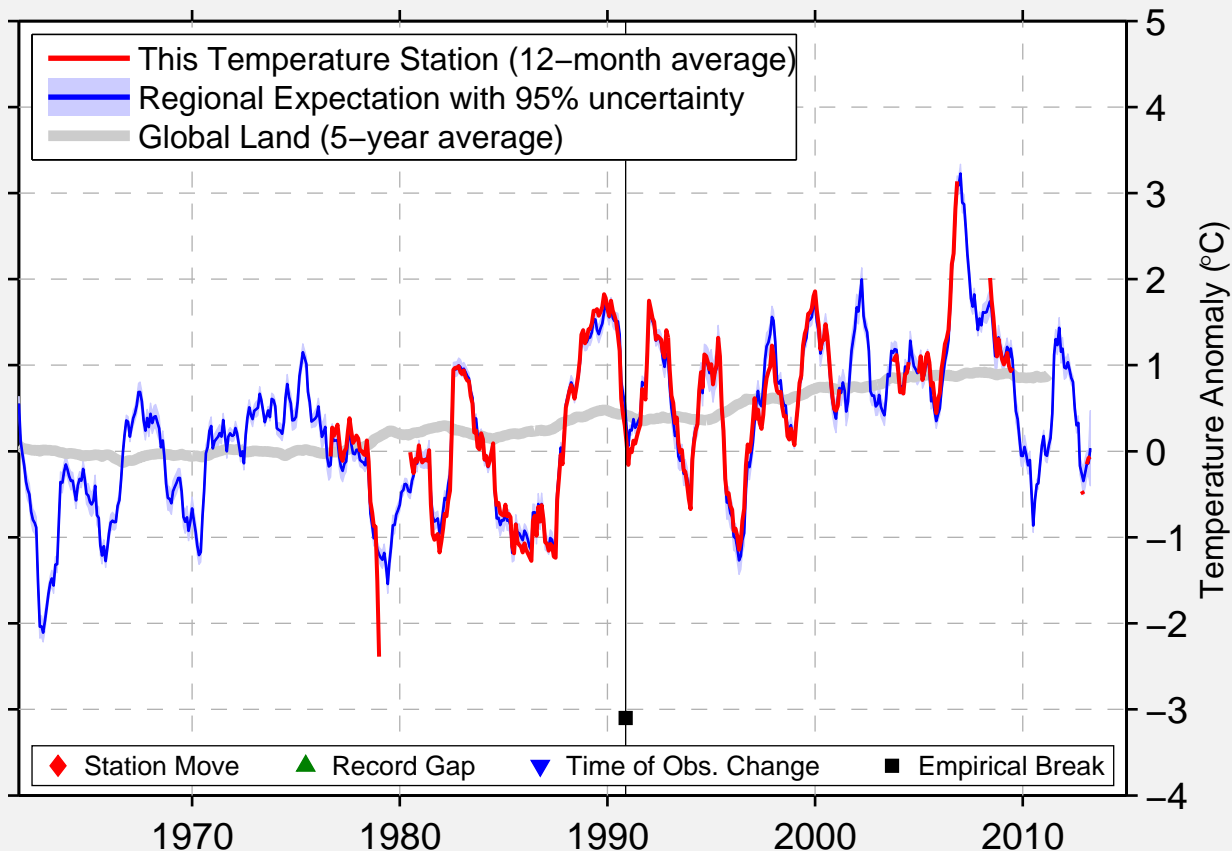

STAUNING LUFTHAVN

55.998 N, 8.350 E (Denmark)

Data Quality Controlled and Aligned at Breakpoints

Berkeley Earth