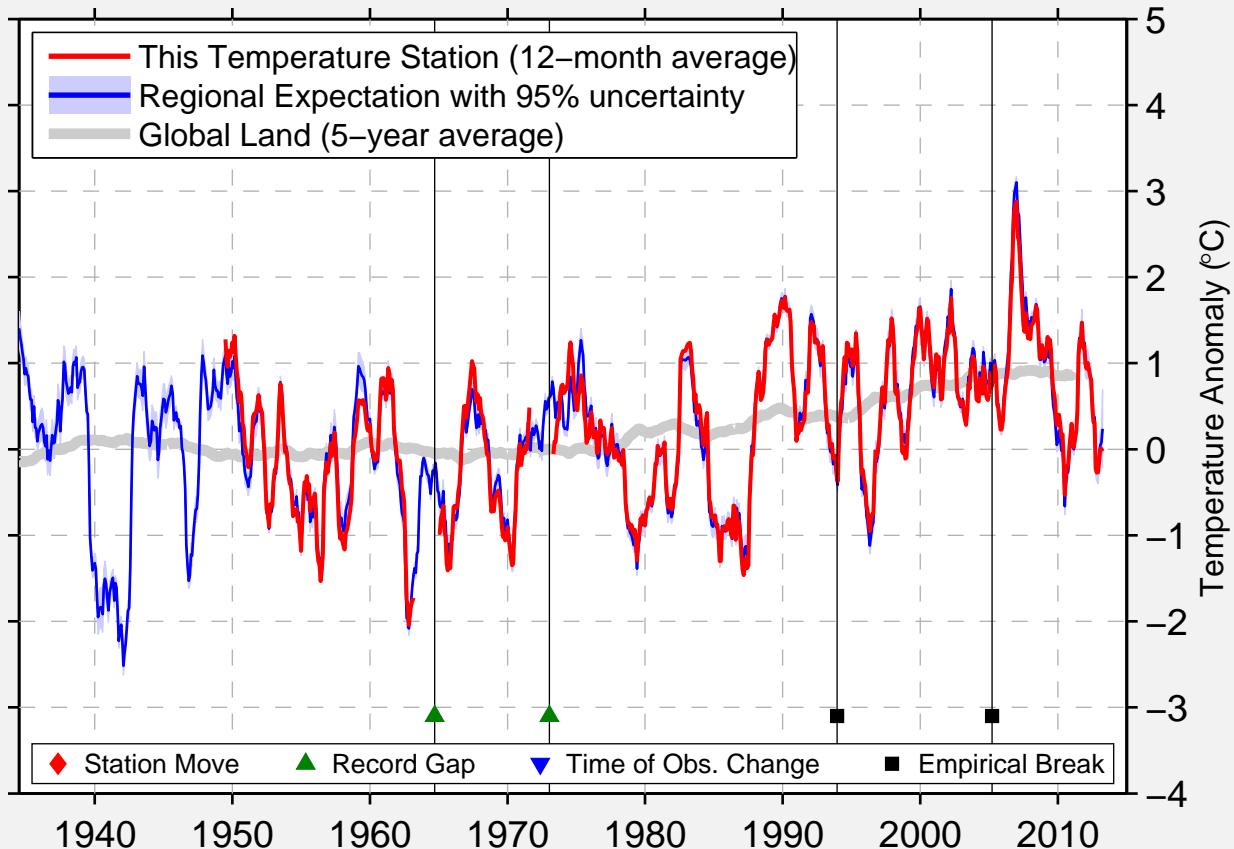

KOEBENHAVN/KASTRUP

55.617 N, 12.650 E (Denmark)

Data Quality Controlled and Aligned at Breakpoints

Berkeley Earth