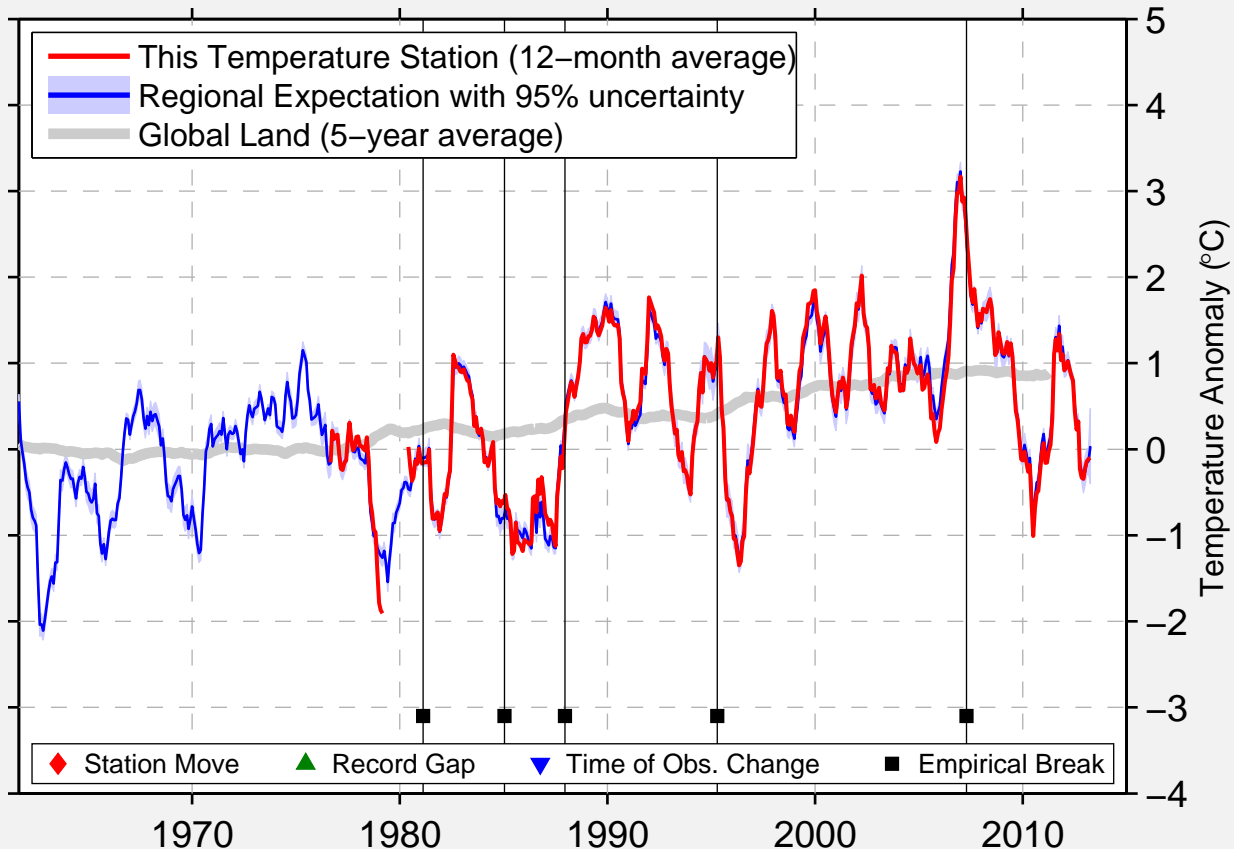

ESBJERG LUFTHAVN

55.531 N, 8.565 E (Denmark)

Data Quality Controlled and Aligned at Breakpoints

Berkeley Earth