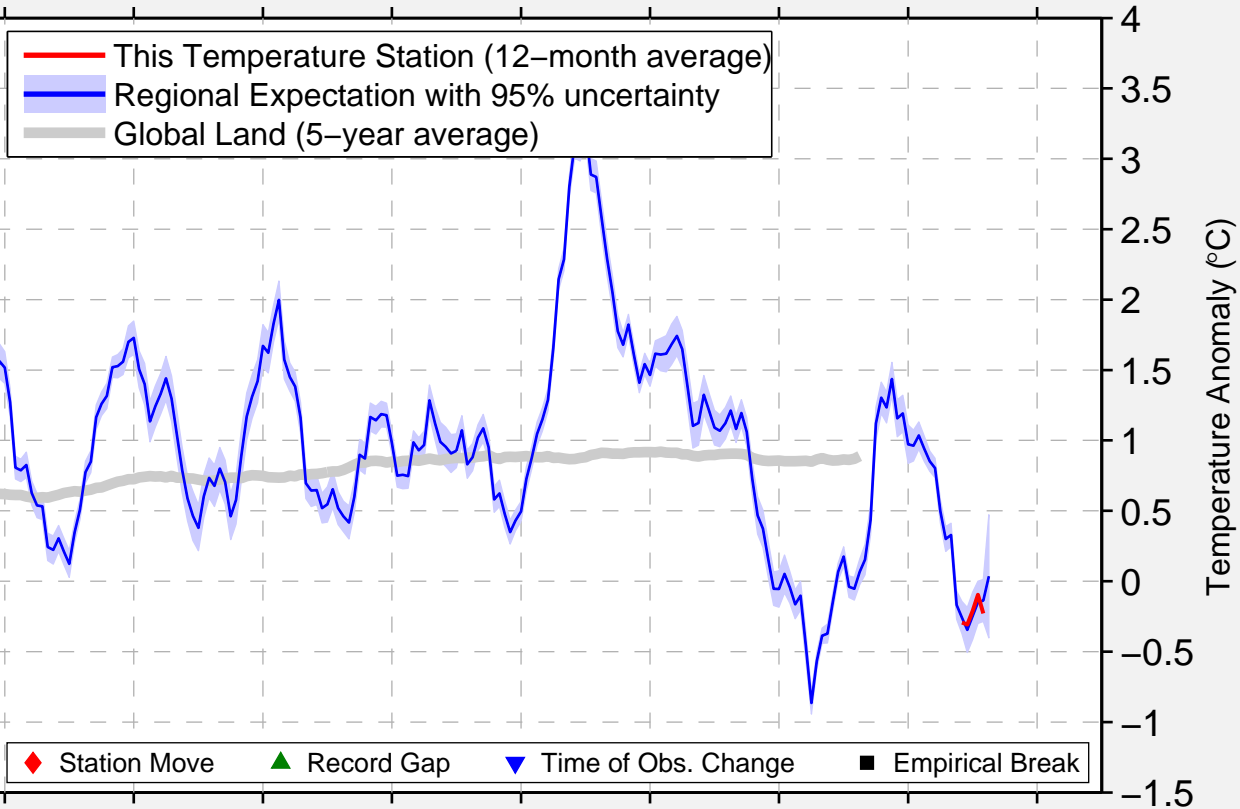

ASKOV

55.471 N, 9.112 E (Denmark)

1998 2000 2002 2004 2006 2008 2010 2012 2014

Data Quality Controlled and Aligned at Breakpoints

Berkeley Earth