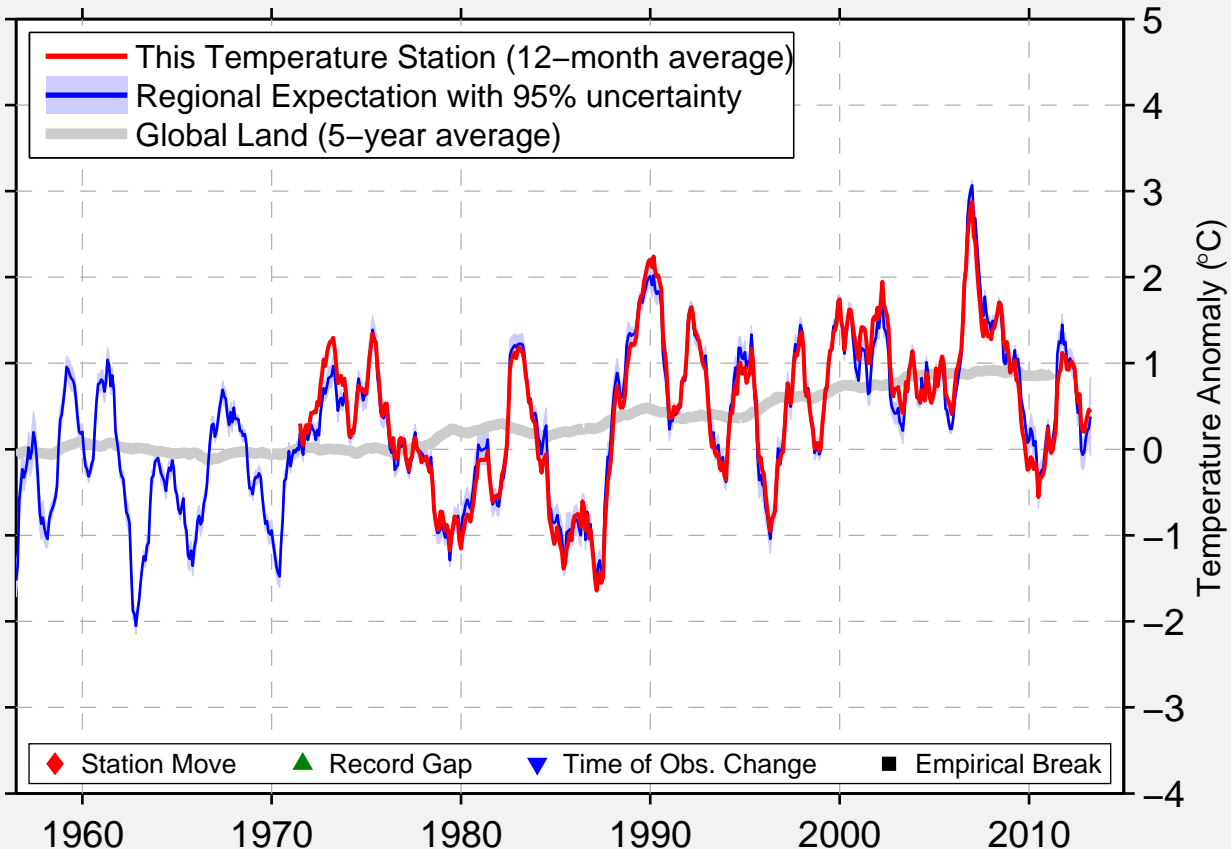

# HAMMER ODDE FYR-1

55.299 N, 14.777 E (Denmark)

Data Quality Controlled and Aligned at Breakpoints

Berkeley Earth