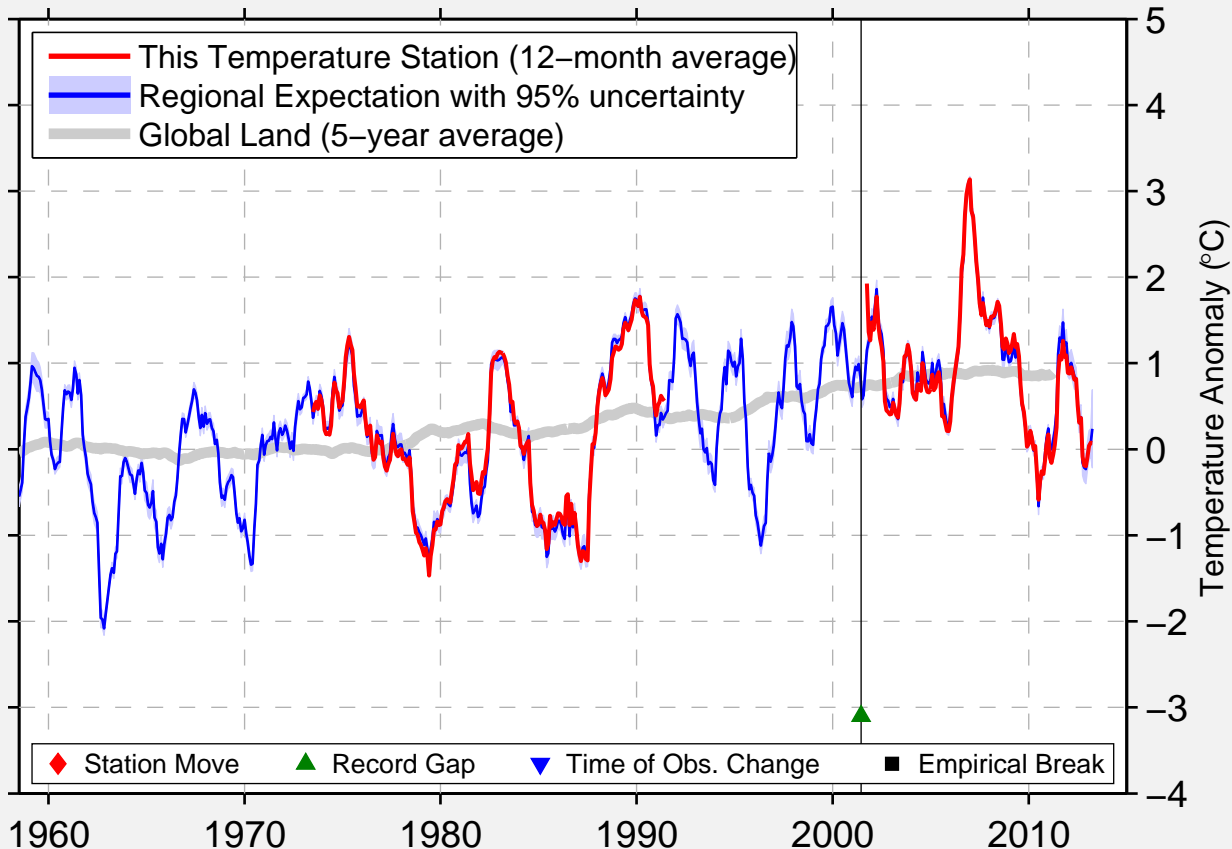

# OMOE FYR

55.163 N, 11.134 E (Denmark)

Data Quality Controlled and Aligned at Breakpoints

Berkeley Earth