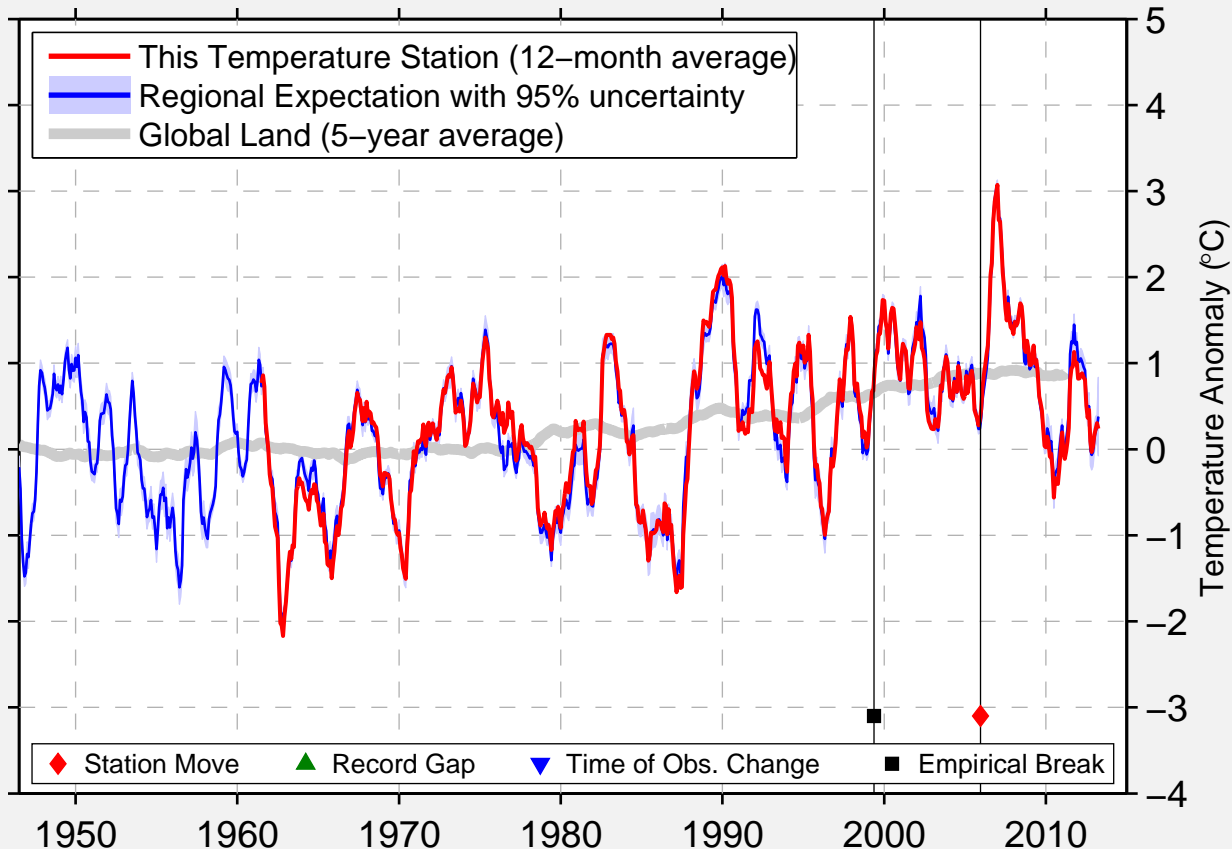

# ROENNE

55.083 N, 14.825 E (Denmark)

Data Quality Controlled and Aligned at Breakpoints

Berkeley Earth